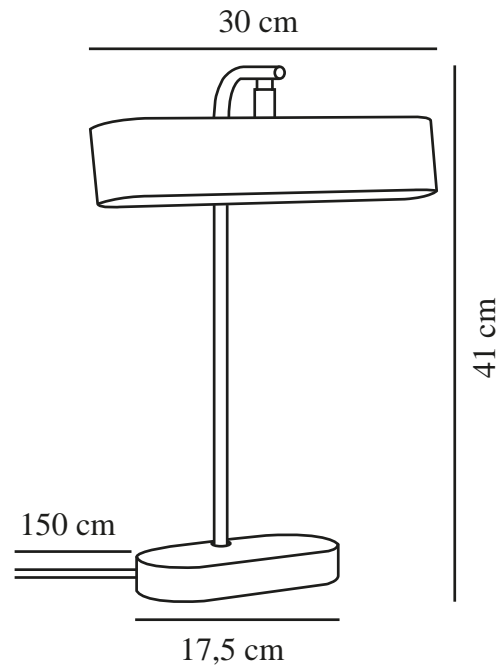

# MERLIN | TABLE LAMP | BLACK

2412285003

nordlux®

Voltage (V): 220-240 Volt  
IP degree: IP20  
Maximum bulb wattage (W): 2X5  
Class (Class 1, Class 2, Class 3):  
Class 2 (Double isolated)  
Socket type: G9  
Switch placement: On the cable  
Parallel connection: False  
  
Primary material: Metal  
Secondary material: Plastic  
Colour of the cable: Black  
Length of the cable (cm): 150  
Surface material of the cable:  
Plastic  
Is the cable replaceable: False  
Colour: Black

Height (cm): 41  
Width (cm): 30  
Tube Diameter (cm): 1.2  
Shade Diameter (cm): 30  
Length (cm): 30  
  
EAN: 5704924018459  
TUN: 2378669  
Item Number: 2412285003  
Pcs Per Master Carton: 3

Sales Box Height (cm): 43  
Sales Box Width(cm): 32  
Sales Box Depth (cm): 12  
Sales Box Volume m<sup>3</sup> : 0.0165  
Product net weight (kg): 2.31

- Minimalist style • Adjustable lamp for directional light
- A modern interpretation of the library light

Merlin is a modern take on the timeless library light. The design is minimalist and sleek, creating a very light and elegant look. The wide shade can be tilted in whichever direction you prefer.