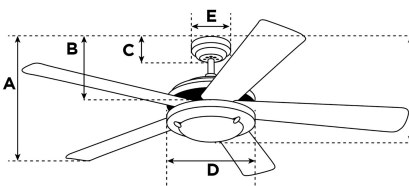

Item Number 7255940

Arius Ceiling Fan

132 cm Chrome Finish Reversible Blades (White/Black)
Includes Light Kit with Opal Frosted Glass

Specifications

Size	132 cm
Blades.....	Reversible MDF Blades (White/Black)
Blade Pitch.....	12°
Approved Location.....	Indoor
Suggested Room Size.....	For rooms up to 36 m²
Down Rod.....	10 cm
Installation.....	Dual Mount System
Max. Ceiling Angle.....	18°
Lead Wire.....	15 cm
Light Bulb Usage.....	Use (5) E14 Base Lamps, 9 Watt Maximum (not included)
Control	Remote Control Included
Motor Finish.....	Chrome
Motor Material	Cold Rolled Steel Motor 153mm x 15mm
Reverse Airflow.....	Yes
Noise Level.....	48 db(A)
Capacitor	Single
Weight net/gross.....	9,4 / 10,8 kg
Box Dimensions.....	22,8 x 42,5 x 67,5 cm
EAN Code.....	4895105604897

Warranty

Ceiling fans backed by our extended Warranty have a 10 year motor warranty and a 2-year warranty on all other parts.

A. Top of Canopy to Bottom of Blades	27 cm
B. Top of Canopy to Bottom of Switch House	33 cm
C. Top of Canopy to Bottom of Canopy	6 cm
D. Width of Motor Housing.....	28 cm
E. Width of Canopy.....	13 cm
F. Top of Canopy to Bottom of Glass	42 cm