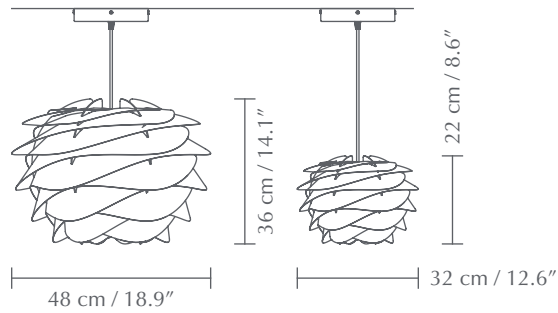

CARMINA

Designed by Søren Ravn Christensen & Anders Klem

The specifications and dimensions are subject to change without notice. Document date: 05-01-2021 | info@umage.com | umage.com
Kongens Nytorv 15, DK-1050 Copenhagen K | +45 31 39 31 31 (tel) & 185 Wythe Ave 2FL, Brooklyn, NY 11249 | +1 646-790-7171 (tel)