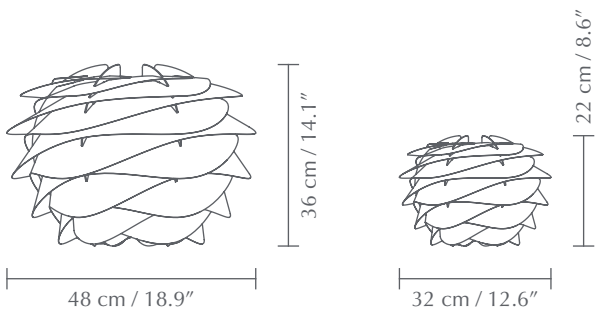

Colour variations

white
(RAL: 9003)

turquoise

azure

sahara

misty grey

baby rose

marrakech

amazonas

dunes