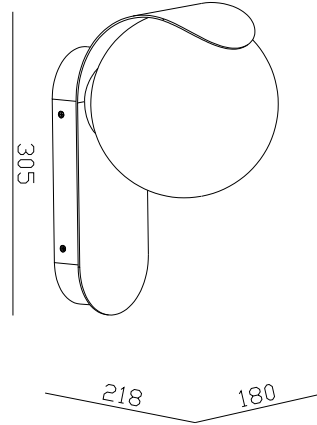

DALIUS | WALL LIGHT | BLACK

2418271003

nordlux®

Voltage (V): 220-240 Volt
IP degree: IP44
Maximum bulb wattage (W): 10W
Class (Class 1, Class 2, Class 3):
Class 1 (Earth contact)
Socket type: E27
Parallel connection: True

Height (cm): 30.5
Shade Diameter (cm): 18
Projection (cm): 21.8
EAN: 5704924017667
TUN: 2366812
Item Number: 2418271003

Pcs Per Master Carton: 3
Sales Box Height (cm): 36
Sales Box Width(cm): 26
Sales Box Depth (cm): 22.5
Sales Box Volume m³ : 0.0211
Product net weight (kg): 1.0722

Primary material: Plastic
Secondary material: Metal
Colour: Black

• Can be mounted both up- and downwards • Parallel connection possible

Dalius has a unique design with modern references to the Art Deco style. The large, opal matt dome elegantly rests on the curved wall base and ensures a soft, pleasant light. Can be mounted both upwards and downwards depending on which style you prefer.