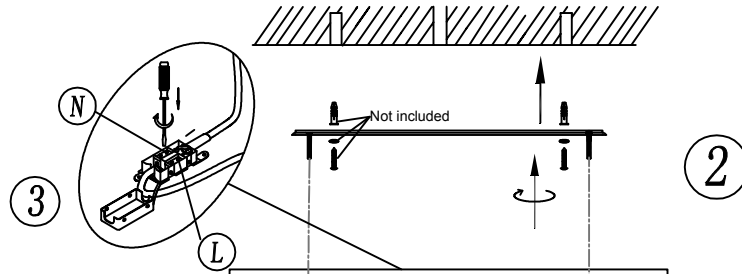

KARE 55416 Pendant Lamp Diamond Fever Dining Black 67cm
 DESIGN 55417 Pendant Lamp Diamond Fever Dining Brass 67cm

Bulb not included

Q' TY	A	B
TYPE	■	
Q' TY	2	3