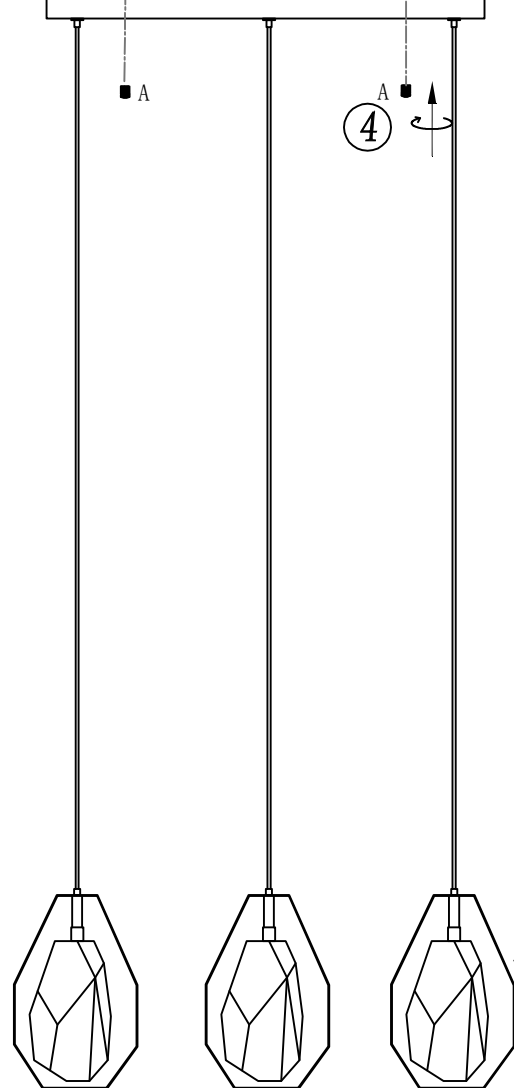

KARE 55416 Pendant Lamp Diamond Fever Dining Black 67cm
 DESIGN 55417 Pendant Lamp Diamond Fever Dining Brass 67cm

Bulb not included

Q' TY	A	B
TYPE	■	
Q' TY	2	3