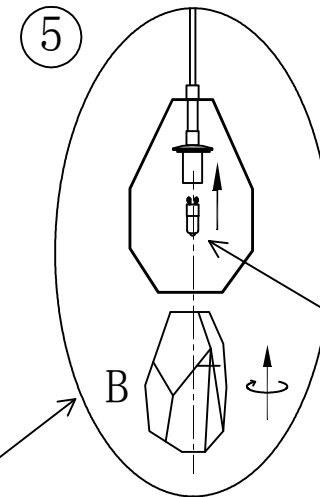

KARE 55416 Pendant Lamp Diamond Fever Dining Black 67cm
 DESIGN 55417 Pendant Lamp Diamond Fever Dining Brass 67cm

Bulb not included

Q' TY	A	B
TYPE	■	
Q' TY	2	3