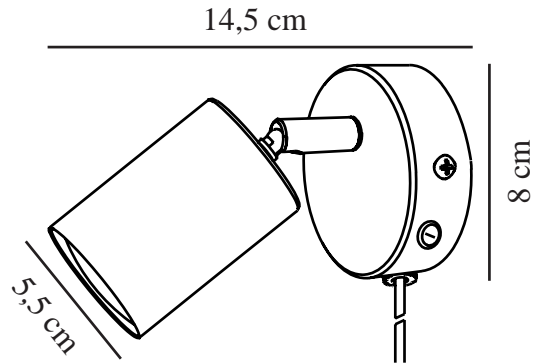

# EXPLORE | WALL LIGHT | DUSTY ROSE

2113251057

nordlux®

Voltage (V): 220-240 Volt  
IP degree: IP20  
Maximum bulb wattage (W): LED  
7W  
Class (Class 1, Class 2, Class 3):  
Class 2 (Double isolated)  
Socket type: GU10  
Switch placement: On the base  
Parallel connection: False

Primary material: Metal  
Secondary material: Plastic  
Colour of the cable: White  
Length of the cable (cm): 150  
Surface material of the cable:  
Plastic  
Is the cable replaceable: True  
Colour: Dusty rose

Height (cm): 11.5  
Width (cm): 8  
Shade Diameter (cm): 5.5  
Length (cm): 8  
Tilt Angle (°): 90  
Turning Angle (°): 350

EAN: 5704924018824  
TUN: 2378764  
Item Number: 2113251057  
Pcs Per Master Carton: 6

Sales Box Height (cm): 12  
Sales Box Width (cm): 11  
Sales Box Depth (cm): 9  
Sales Box Volume m<sup>3</sup>: 0.0012  
Product net weight (kg): 0.252

• Nordic style • Adjustable lamp for directional light