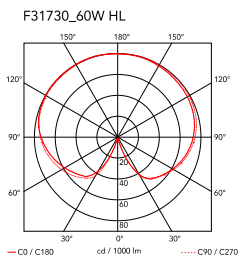

## IC Lights Floor 1

by Michael Anastassiades , 2014

Floor lamp providing diffused light. Frame in brass, brushed and transparent varnished or chrome steel. Blown glass opal diffuser. Dimmer on the power chord.

<b>Mounting</b>	Floor
<b>Environment</b>	Indoor
<b>Weight</b>	5.0 Kg
<b>Light sources available</b>	1 x RF26565 LED 8W E14 700lm 3000K [e] Dimmable 1 x RF26261 LED 10W E14 800lm 2700K [e] Dimmable 1 x RF26260 LED 10W E14 900lm 3000K [e] Dimmable 1 x RF30263 LED 8W E14 900lm 2700K [e] Dimmable