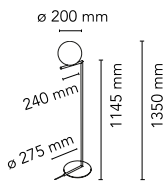

## IC Lights Floor 1

by Michael Anastassiades , 2014

Floor lamp providing diffused light. Frame in brass, brushed and transparent varnished or chrome steel. Blown glass opal diffuser. Dimmer on the power chord.

<b>Mounting</b>	Floor
<b>Environment</b>	Indoor
<b>Weight</b>	5.0 Kg
<b>Light sources available</b>	1 x RF26565 LED 8W E14 700lm 3000K [e] Dimmable 1 x RF26261 LED 10W E14 800lm 2700K [e] Dimmable 1 x RF26260 LED 10W E14 900lm 3000K [e] Dimmable 1 x RF30263 LED 8W E14 900lm 2700K [e] Dimmable