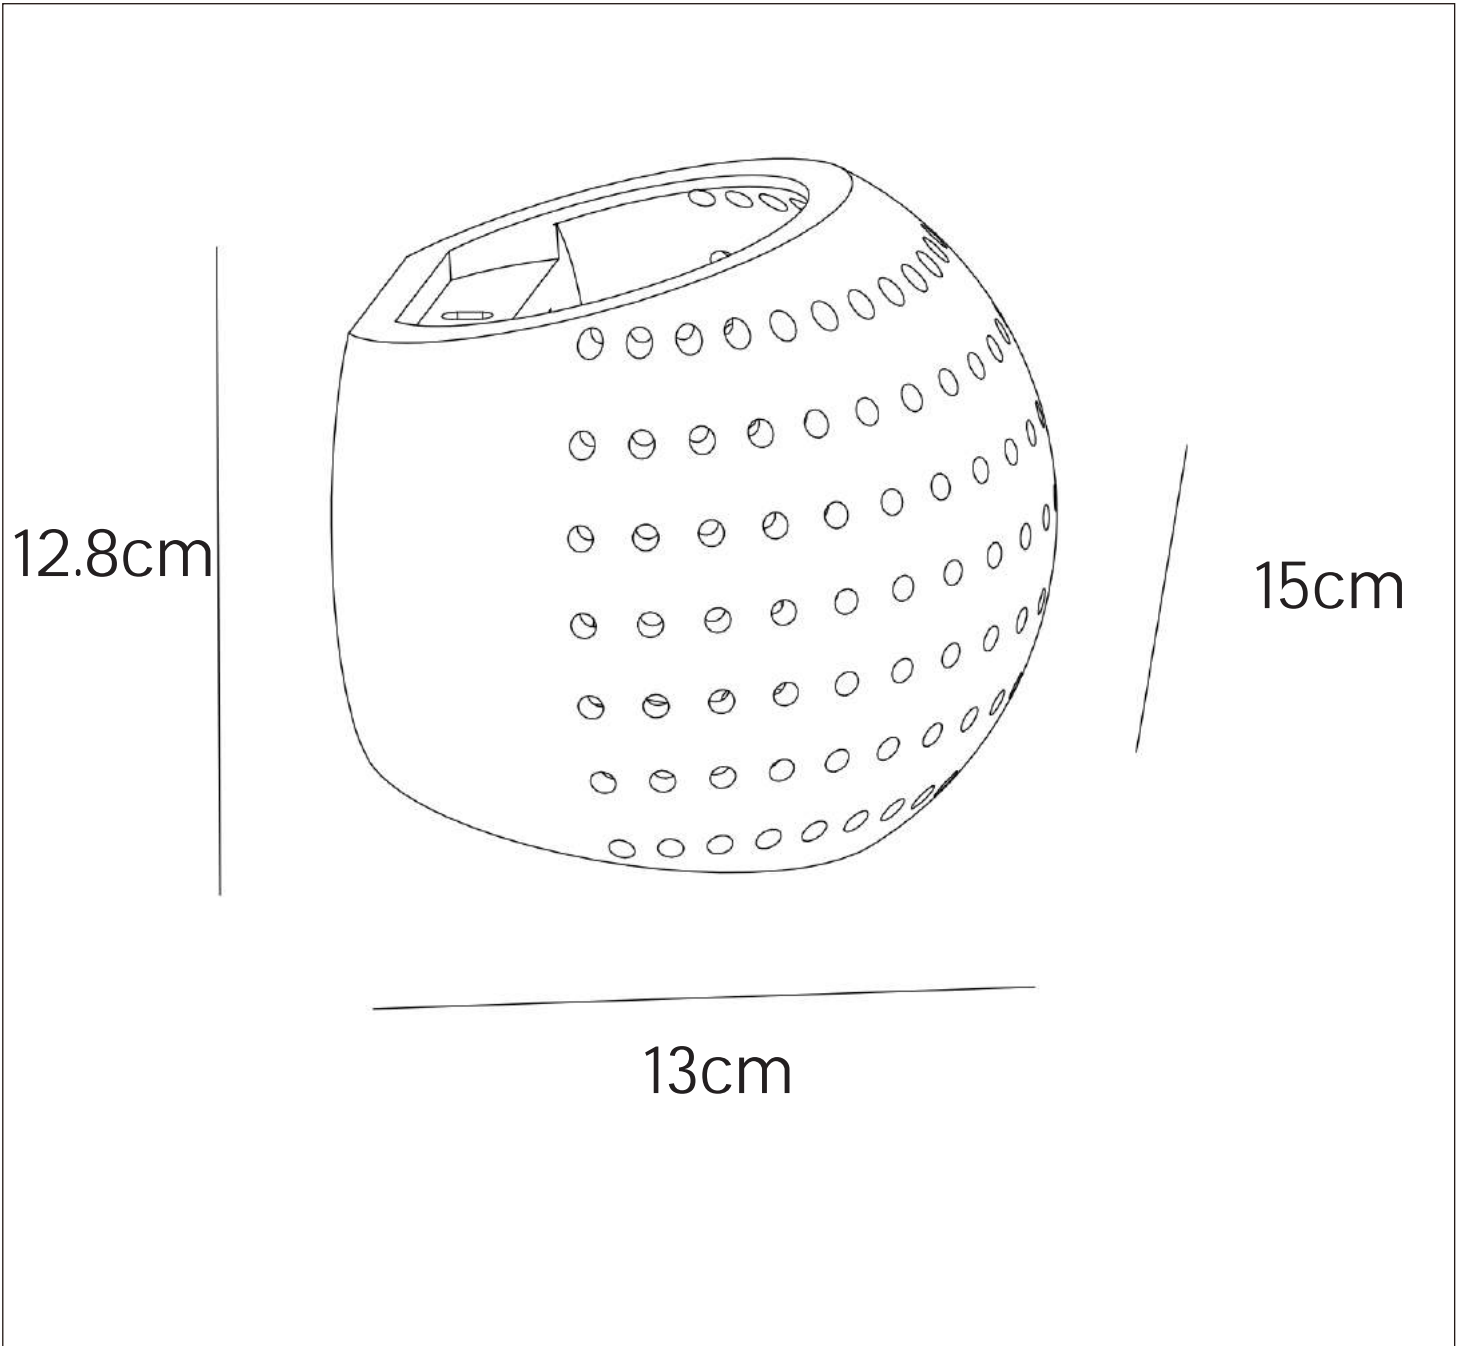

General

Dimensions LxWxH : 15cm x 13cm x 12.8cm

Height minimum : 12.8 cm

Height maximum : 12.8 cm

Dimensions shade LxWxH : -

Main material : Plaster

Ceiling rose material : -

Color : White

Style : Modern

Shape : As shown

Weight : 0,76kg

Warranty : 2 years

Product specifications

Dimmable : Yes

Light direction : Downlight

Adjustable in height : Not In Height
Adjustable

Directional : Not Directional

Cable : No Cable On Product

Cable length : -

Sensor : Without Sensor

Control : Light Switch Control

IP-Class : 20

Electric class : 1

Light source including ? : No

EAN code : 5411212351418

For more specifications, dimensions please visit

www.lucide.com

LUCIDE

INSTALLATION DRAWING SPECIFICATIONS

1

2

3