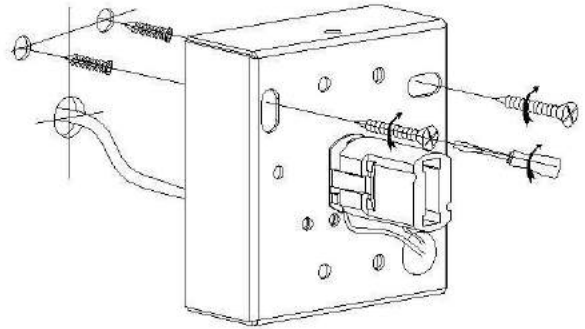

EAN code : 5411212351418

For more specifications, dimensions please visit

www.lucide.com

LUCIDE

INSTALLATION DRAWING SPECIFICATIONS

1

2

3