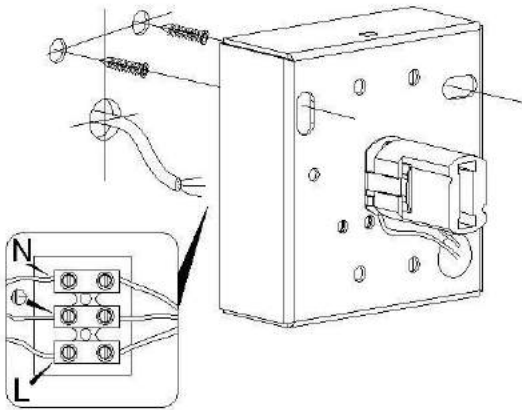

Directional : Not Directional

Cable : No Cable On Product

Cable length : -

Sensor : Without Sensor

Control : Light Switch Control

IP-Class : 20

Electric class : 1

Light source including ? : No

EAN code : 5411212351418

For more specifications, dimensions please visit

www.lucide.com

LUCIDE

INSTALLATION DRAWING SPECIFICATIONS

1

2

3