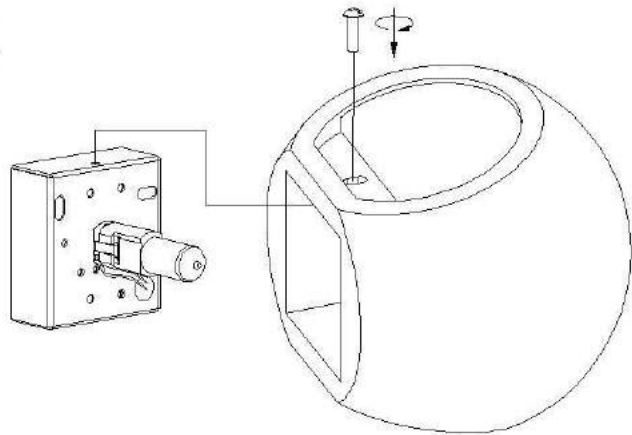

LUCIDE

INSTALLATION DRAWING SPECIFICATIONS

1

2

3

4

5