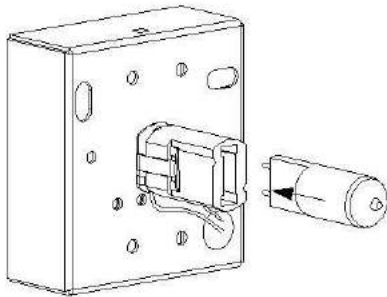

EAN code : 5411212351418

For more specifications, dimensions please visit

www.lucide.com

LUCIDE

INSTALLATION DRAWING SPECIFICATIONS

1

2

3