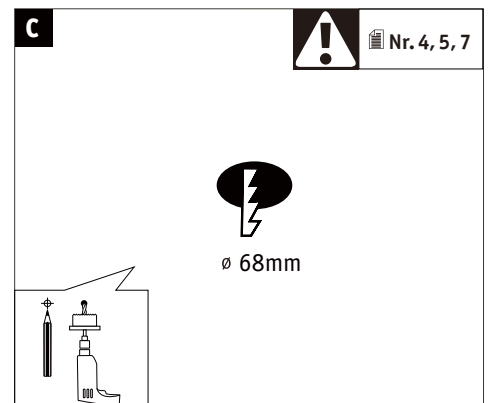

Paulmann

Safety Instructions

1, 2, 3, 4, 5, 6, 7, 10, 12, 13, 15, 16,
19, 20, 21, 22, 24, 28, 33, 34

Info

www.paulmann.com

Paulmann Licht GmbH
Quezinger Feld 2
31832 Springe
Germany

www.paulmann.com

Art.-Nr.: 934.93/94

934.95/96

934.99/97

934.98

936.90

(+MA326) PSU 03/18

934.93/934.95

1x

1x

Incl.

934.94/934.96/934.99

3x

3x

Incl.

934.97

1x

1x

Incl.

934.98

3x

3x

Incl.

936.90

1x

Incl.