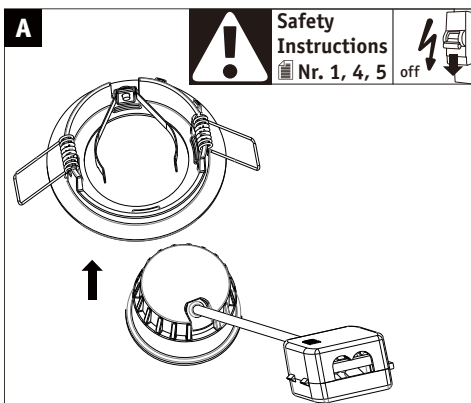

Paulmann

Safety Instructions

1, 2, 3, 4, 5, 6, 7, 10, 12, 13, 15, 16,
19, 20, 21, 22, 24, 28, 33, 34

Info

www.paulmann.com

Paulmann Licht GmbH
Quezinger Feld 2
31832 Springe
Germany

www.paulmann.com

Art.-Nr.: 934.93/94

934.95/96

934.99/97

934.98

936.90

(+MA326) PSU 03/18

934.93/934.95

1x

1x

Incl.

934.94/934.96/934.99

3x

3x

Incl.

934.97

1x

1x

Incl.

934.98

3x

3x

Incl.

936.90

1x

Incl.