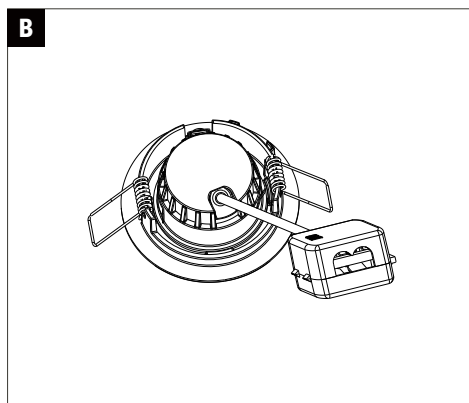

Paulmann

Safety Instructions

1, 2, 3, 4, 5, 6, 7, 10, 12, 13, 15, 16,
19, 20, 21, 22, 24, 28, 33, 34

Info

www.paulmann.com

Paulmann Licht GmbH
Quezinger Feld 2
31832 Springe
Germany

www.paulmann.com

Art.-Nr.: 934.93/94

934.95/96

934.99/97

934.98

936.90

(+MA326) PSU 03/18

934.93/934.95

1x

1x

Incl.

934.94/934.96/934.99

3x

3x

Incl.

934.97

1x

1x

Incl.

934.98

3x

3x

Incl.

936.90

1x

Incl.