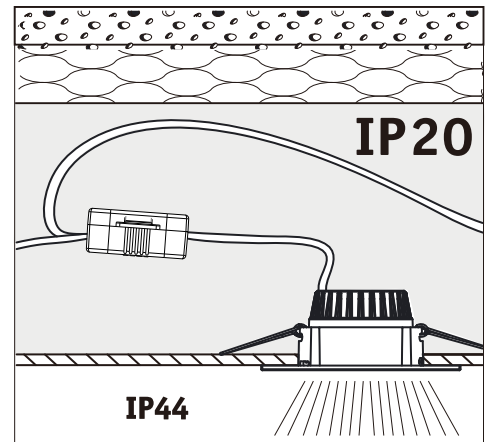

Paulmann

Safety Instructions

1, 2, 3, 4, 5, 6, 7, 10, 12, 13, 15, 16,
19, 20, 21, 22, 24, 28, 33, 34

Info

www.paulmann.com

Paulmann Licht GmbH
Quezinger Feld 2
31832 Springe
Germany

www.paulmann.com

Art.-Nr.: 934.93/94

934.95/96

934.99/97

934.98

936.90

(+MA326) PSU 03/18

934.93/934.95

1x

1x

Incl.

934.94/934.96/934.99

3x

3x

Incl.

934.97

1x

1x

Incl.

934.98

3x

3x

Incl.

936.90

1x

Incl.