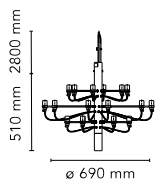

## 2097/18 (frosted bulbs)

by Gino Sarfatti , 2019

Suspension lamp providing diffused light. Steel central structure with brass arms, both available either chromium-plated, black or golded. Steel ceiling fitting and rose.

<b>Mounting</b>	Pendant
<b>Environment</b>	Indoor
<b>Weight</b>	3,2 Kg
<b>Light sources available</b>	1 x RF28889 LED 2,7W E14 150lm 2700K [i] frosted kit 20 pz
<b>Emergency</b>	Without
<b>Voltage</b>	220-250V
<b>Power</b>	18 x MAX15
<b>Battery</b>	No
<b>Supply included</b>	Yes

<b>Cord Length</b>	2800 mm
<b>Materials</b>	Steel, Brass

<b>Colors</b>	<ul style="list-style-type: none"> <li>● A1351031 - Matt Black</li> <li>● A1351057 - Chrome</li> <li>● A1351059 - Brass</li> </ul>
---------------	--