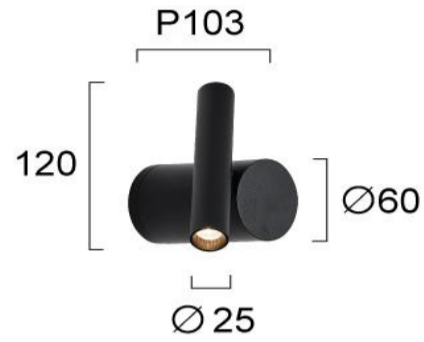

Product Datasheet

Code	4292900
Description	Wall Light Black Planet
Family	PLANET
Type	WALL LIGHTS
Type of Lamp	LED module
Watt	4W
Volt	220-240 VAC
Hertz	50-60 Hz
Class	Class I
IP	IP20
Environment	Indoor
Color	BLACK
Material	ALUMINIUM / ELECTROSTATIC PAINTED STEEL
Length	L:88
Height	H: 60min-120max
Width	P:103
Kelvin	3000K
Lumen	165 Lm
Beam Angle	Beam Angle 30*/ CRI 84
Dimmable	Non-Dimmable