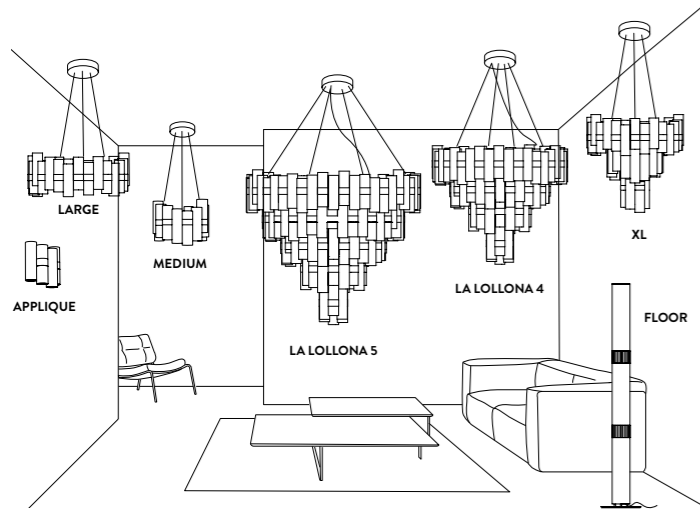

PRODUCT / PRODOTTO	DIMENSIONS / MISURE	COLOUR / COLORE	CODE / CODICE
WALL LAMP Bulbs E14: 2 X 6W LED Filament Dimmable with: Dimmable bulbs Made of: Lentiflex® / Cristalflex® Opalflex® Brushed Goldflex® or Pewterflex® With: Stainless Steel Support Weight: net Kg 0,45 - gross Kg 1 Package: 33 x 34 x h. 19 cm		☐ WHITE	LAL87APP0000W_000
		☐ GRADIENT	LAL87APP0000GR000
		☐ GOLD	LAL87APP0000OF000
		☐ PEWTER WHITE	LAL87APP0000PE000

PRODUCT / PRODOTTO	DIMENSIONS / MISURE	COLOUR / COLORE	CODE / CODICE
FLOOR LAMP Bulbs E27: 3 X 12W LED Filament Dimmable with: Dimmable bulbs Made of: Lentiflex® / Cristalflex® and Steelflex® With: Stainless Steel Base - Dimmer Weight: net Kg 2,9 - gross Kg 5,9 Package: 30 x 35 x h. 170 cm BULBS DISPOSITION 		☐ PRISMA	LAL87PFO0000LE000

LA LOLLO ENTIRE COLLECTION