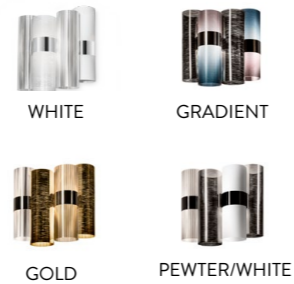

PRODUCT / PRODOTTO	DIMENSIONS / MISURE	COLOUR / COLORE	CODE / CODICE
WALL LAMP Bulbs E14: 2 X 6W LED Filament Dimmable with: Dimmable bulbs Made of: Lentiflex® / Cristalflex® Opalflex® Brushed Goldflex® or Pewterflex® With: Stainless Steel Support Weight: net Kg 0,45 - gross Kg 1 Package: 33 x 34 x h. 19 cm		☐ WHITE	LAL87APP0000W_000
		☐ GRADIENT	LAL87APP0000GR000
		☐ GOLD	LAL87APP0000OF000
		☐ PEWTER WHITE	LAL87APP0000PE000

PRODUCT / PRODOTTO	DIMENSIONS / MISURE	COLOUR / COLORE	CODE / CODICE
FLOOR LAMP Bulbs E27: 3 X 12W LED Filament Dimmable with: Dimmable bulbs Made of: Lentiflex® / Cristalflex® and Steelflex® With: Stainless Steel Base - Dimmer Weight: net Kg 2,9 - gross Kg 5,9 Package: 30 x 35 x h. 170 cm BULBS DISPOSITION 		☐ PRISMA	LAL87PFO0000LE000

LA LOLLO ENTIRE COLLECTION

CERTIFICATION

CE IP 20

ENERGY CLASS: A / A+ / A++
ENERGY LABEL AVAILABLE ON SLAMP'S WEBSITE

FINISHES

LA LOLLO ENTIRE COLLECTION

CERTIFICATION

CE IP 20

ENERGY CLASS: A / A+ / A++
ENERGY LABEL AVAILABLE ON SLAMP'S WEBSITE

FINISHES