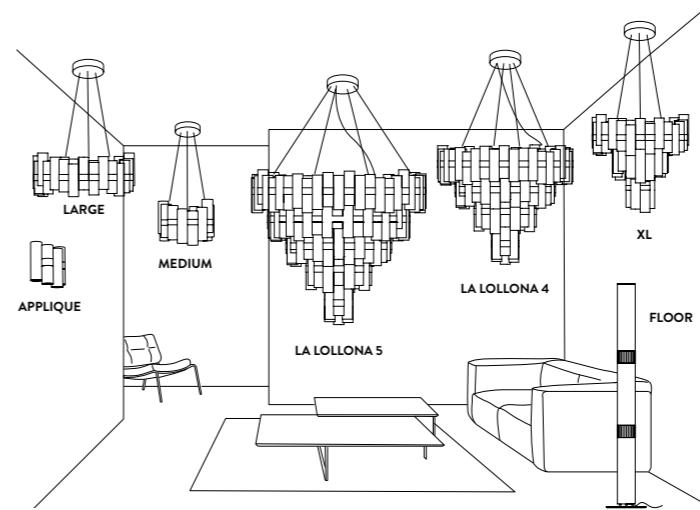

FINISHES

LA LOLLO ENTIRE COLLECTION