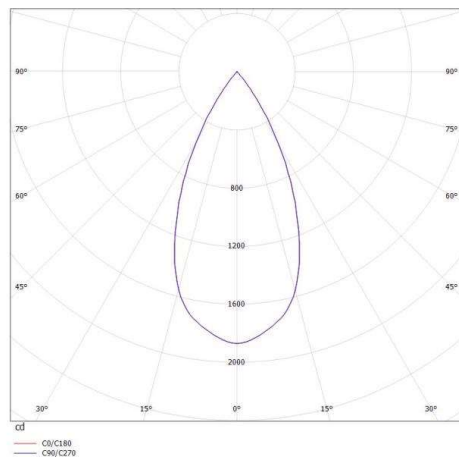

ALGAE M PD

696-00102032355dv1

ALGAE SUSPENSION made of aluminium, white, similar to RAL 9016, beam 38°, light output direct, max. 700mA, dimmable DALI, cable white, soft-touch, adapter/ceiling base white, pendant length 1500mm, IP20

DRAWING

LIGHT DISTRIBUTION CURVE

TECHNICAL DETAILS

System perform. [W]	14
Bulb type	LED
Luminous flux [lm]	1220
Current sec. [mA]	700
Colour temp. [K]	2700K
CRI	>90
Optics	vacuum deposited synthetic reflector Rainer Mutsch
Designer	DALI
Dimming	direct
Light output	38°
Beam angle [°]	220-240V 50/60Hz
Voltage [V]	aluminium
Material	
Length [mm]	140
Height [mm]	650
Pendant length [mm]	1500
Diameter [mm]	160
IP protection class	IP20
Voltage class	protection cl. I
Net weight [kg]	0,71
Color lamp	white
RAL	9016
Color adapter/ceiling base	white
Electric wire	white, soft-touch
EAN-Number	9010506238471
Lifetime [h]	50 000 L80 B10
No. of luminaires B16A	50