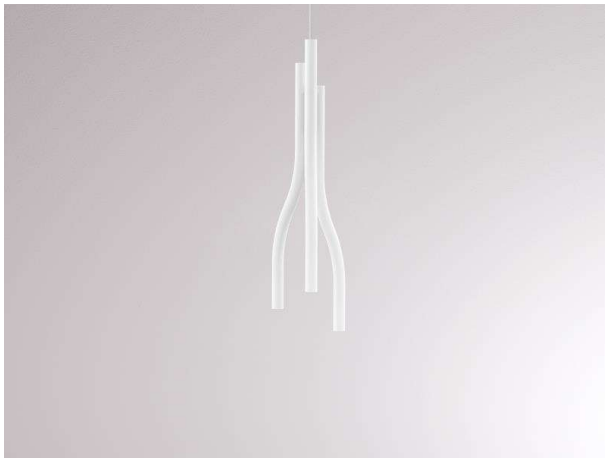

ALGAE M PD

696-00102032355dv1

ALGAE SUSPENSION made of aluminium, white, similar to RAL 9016, beam 38°, light output direct, max. 700mA, dimmable DALI, cable white, soft-touch, adapter/ceiling base white, pendant length 1500mm, IP20

DRAWING

LIGHT DISTRIBUTION CURVE

TECHNICAL DETAILS

System perform. [W]	14
Bulb type	LED
Luminous flux [lm]	1220
Current sec. [mA]	700
Colour temp. [K]	2700K
CRI	>90
Optics	vacuum deposited synthetic reflector Rainer Mutsch
Designer	DALI
Dimming	direct
Light output	38°
Beam angle [°]	220-240V 50/60Hz
Voltage [V]	aluminium
Material	
Length [mm]	140
Height [mm]	650
Pendant length [mm]	1500
Diameter [mm]	160
IP protection class	IP20
Voltage class	protection cl. I
Net weight [kg]	0,71
Color lamp	white
RAL	9016
Color adapter/ceiling base	white
Electric wire	white, soft-touch
EAN-Number	9010506238471
Lifetime [h]	50 000 L80 B10
No. of luminaires B16A	50