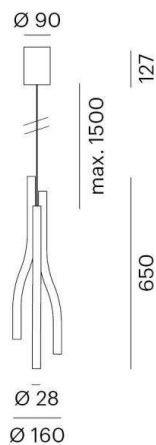

ALGAE M PD

696-00102032355dv1

ALGAE SUSPENSION made of aluminium, white, similar to RAL 9016, beam 38°, light output direct, max. 700mA, dimmable DALI, cable white, soft-touch, adapter/ceiling base white, pendant length 1500mm, IP20

DRAWING

LIGHT DISTRIBUTION CURVE

TECHNICAL DETAILS

System perform. [W]	14
Bulb type	LED
Luminous flux [lm]	1220
Current sec. [mA]	700
Colour temp. [K]	2700K
CRI	>90
Optics	vacuum deposited synthetic reflector Rainer Mutsch
Designer	DALI
Dimming	direct
Light output	38°
Beam angle [°]	220-240V 50/60Hz
Voltage [V]	aluminium
Material	
Length [mm]	140
Height [mm]	650
Pendant length [mm]	1500
Diameter [mm]	160
IP protection class	IP20
Voltage class	protection cl. I
Net weight [kg]	0,71
Color lamp	white
RAL	9016
Color adapter/ceiling base	white
Electric wire	white, soft-touch
EAN-Number	9010506238471
Lifetime [h]	50 000 L80 B10
No. of luminaires B16A	50

The values are rated values. Power and luminous flux are initially subject to a tolerance of +/- 10%. Colour temperature tolerance: +/- 150 K. The values apply to an ambient temperature of 25°C unless otherwise specified.