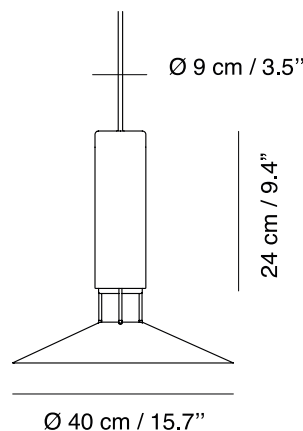

Mármol negro / Black  
marble / Marbre noir  
Schwarzer Marmor

LED

Medidas / Measures  
Measurements / Mittengun

GU10 - 9W - 880 Lumen  
3000 K - CRI 80

Bombilla LED incluida  
LED bulb included  
Ampoule LED incluse  
Inklusive LED-Birne