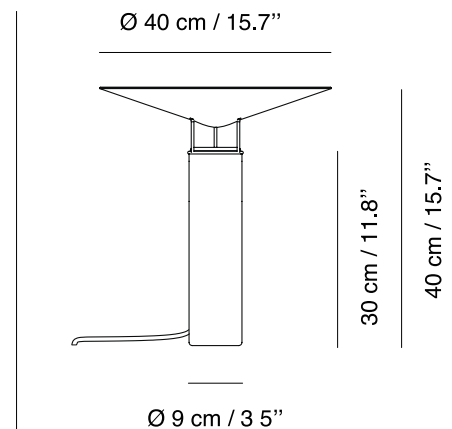

Mármol negro / Black  
marble / Marbre noir  
Schwarzer Marmor

LED

Medidas / Measures  
Measurements / Mittengun

GU10 - 9W - 880 Lumen  
3000 K - CRI 80

Bombilla LED incluida  
LED bulb included  
Ampoule LED incluse  
Inklusive LED-Birne