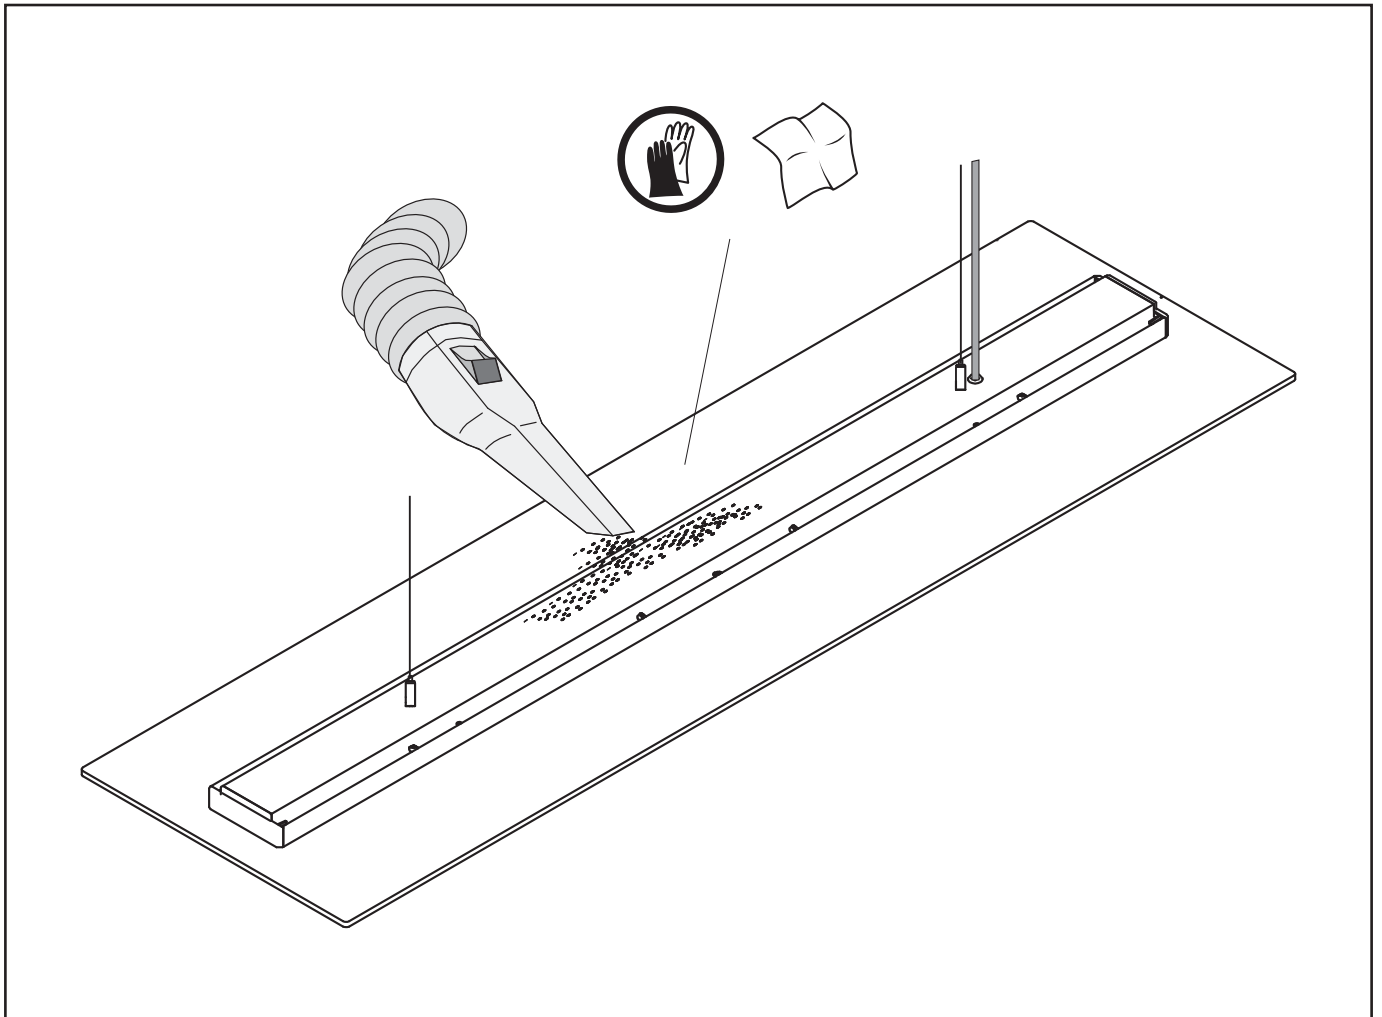

5MA41-248122_ac
17.10.2016 / BK

Siteco GmbH
Georg-Simon-Ohm-Straße 50
83301 Traunreut, Germany
mail: technicalsupport@siteco.de
Phone: +49 8669 / 33-844
www.siteco.com