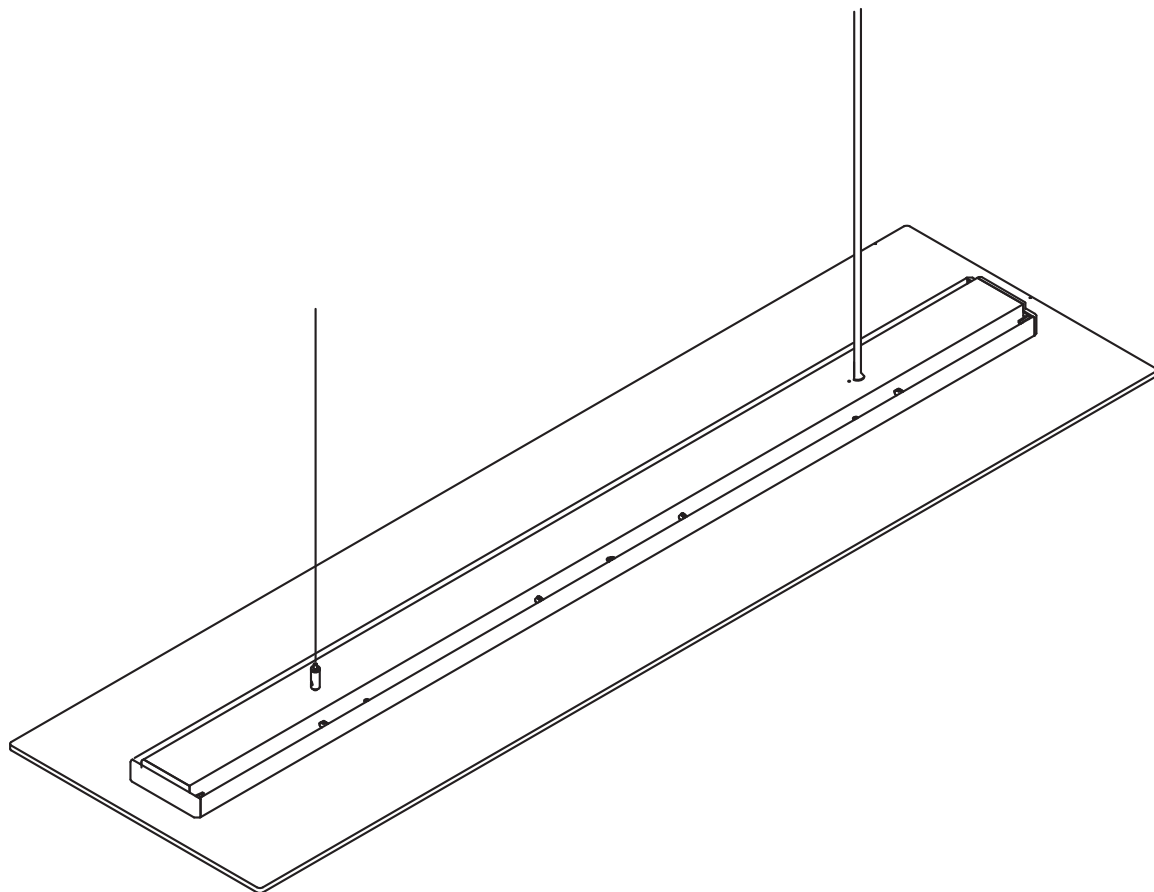

Vega® LED

Pendelleuchte / pendant luminaire

5MN238DL...

siteco

5MN238DLC...
5MN238DLE...

5MN238DLC0M .
5MN238DLE0M .

L	BN
N	BU
⊕	GNYE
DALI	WH
DALI	RD

5MN238DLC0S .
5MN238DLE0S .