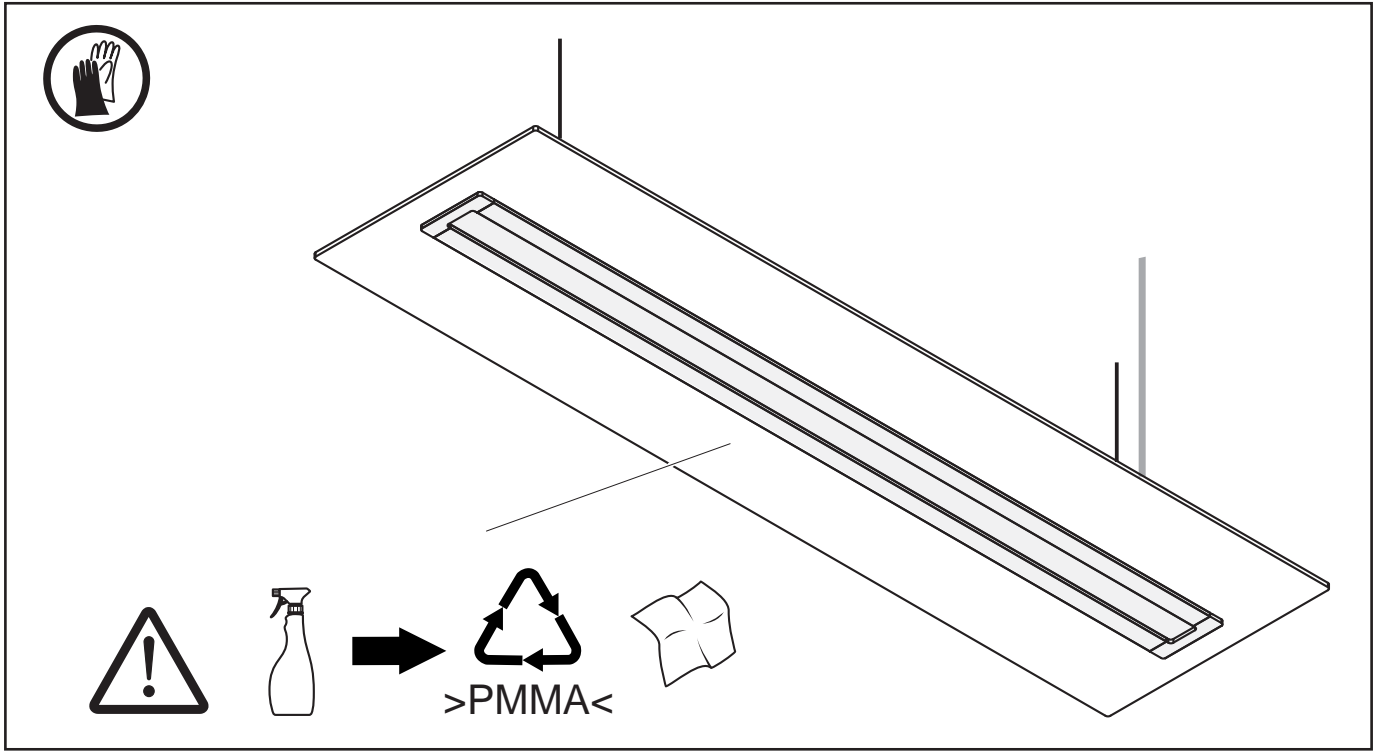

5MA41-248122_ac
17.10.2016 / BK

Siteco GmbH
Georg-Simon-Ohm-Straße 50
83301 Traunreut, Germany
mail: technicalsupport@siteco.de
Phone: +49 8669 / 33-844
www.siteco.com