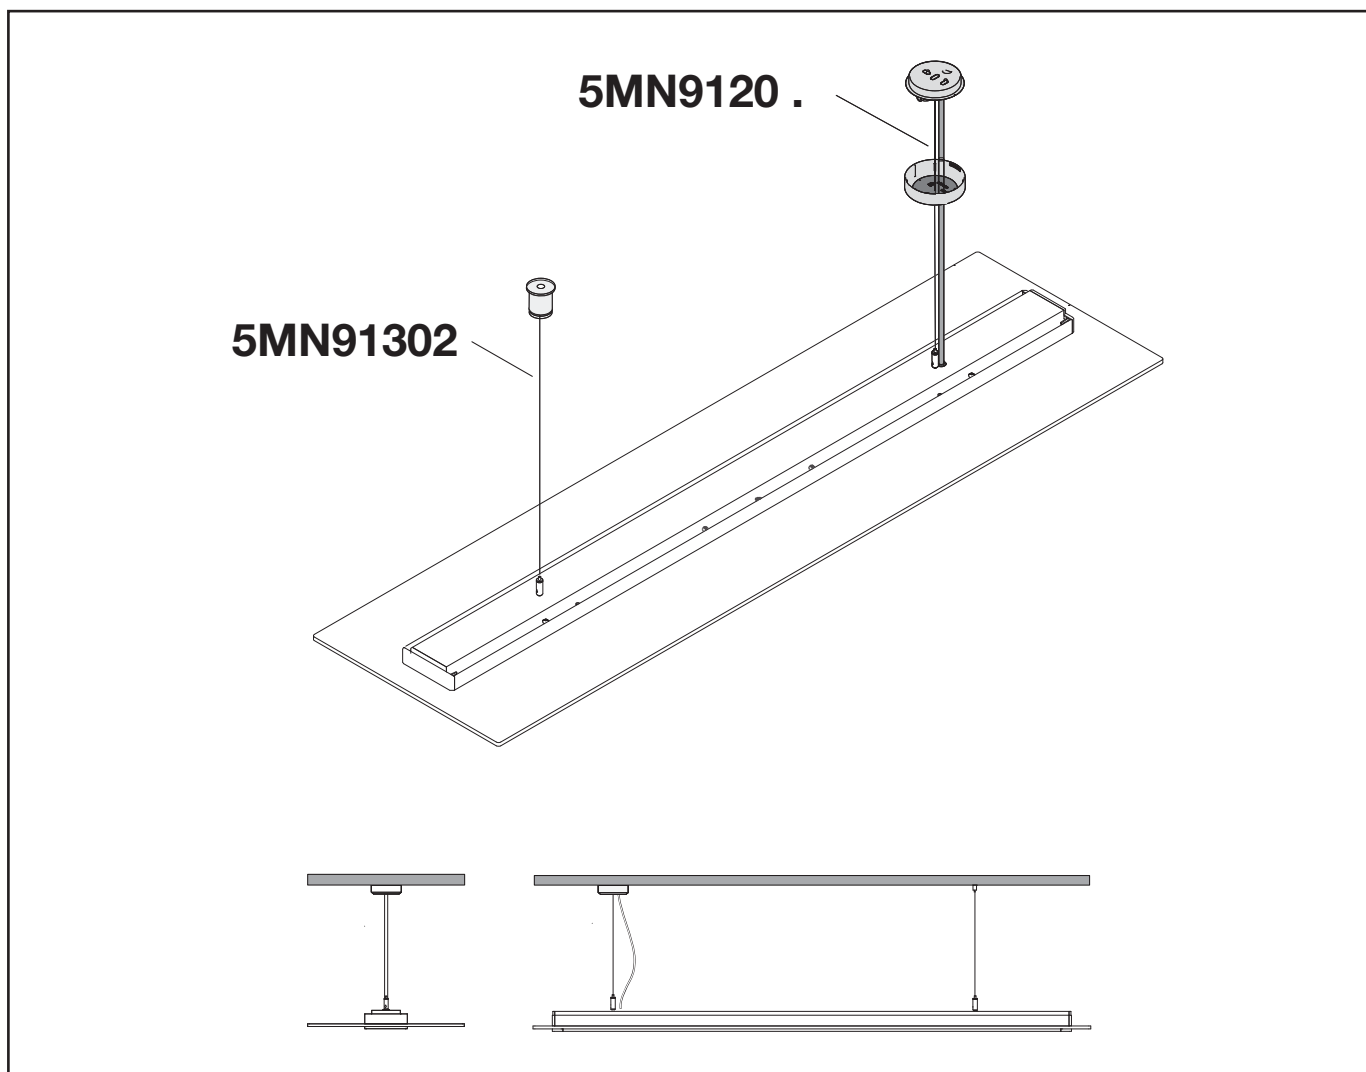

Vega® LED

Pendelleuchte / pendant luminaire

5MN238DL...

siteco

5MN238DLC...
5MN238DLE...

5MN238DLC0M .
5MN238DLE0M .

L	BN
N	BU
⊕	GNYE
DALI	WH
DALI	RD

5MN238DLC0S .
5MN238DLE0S .