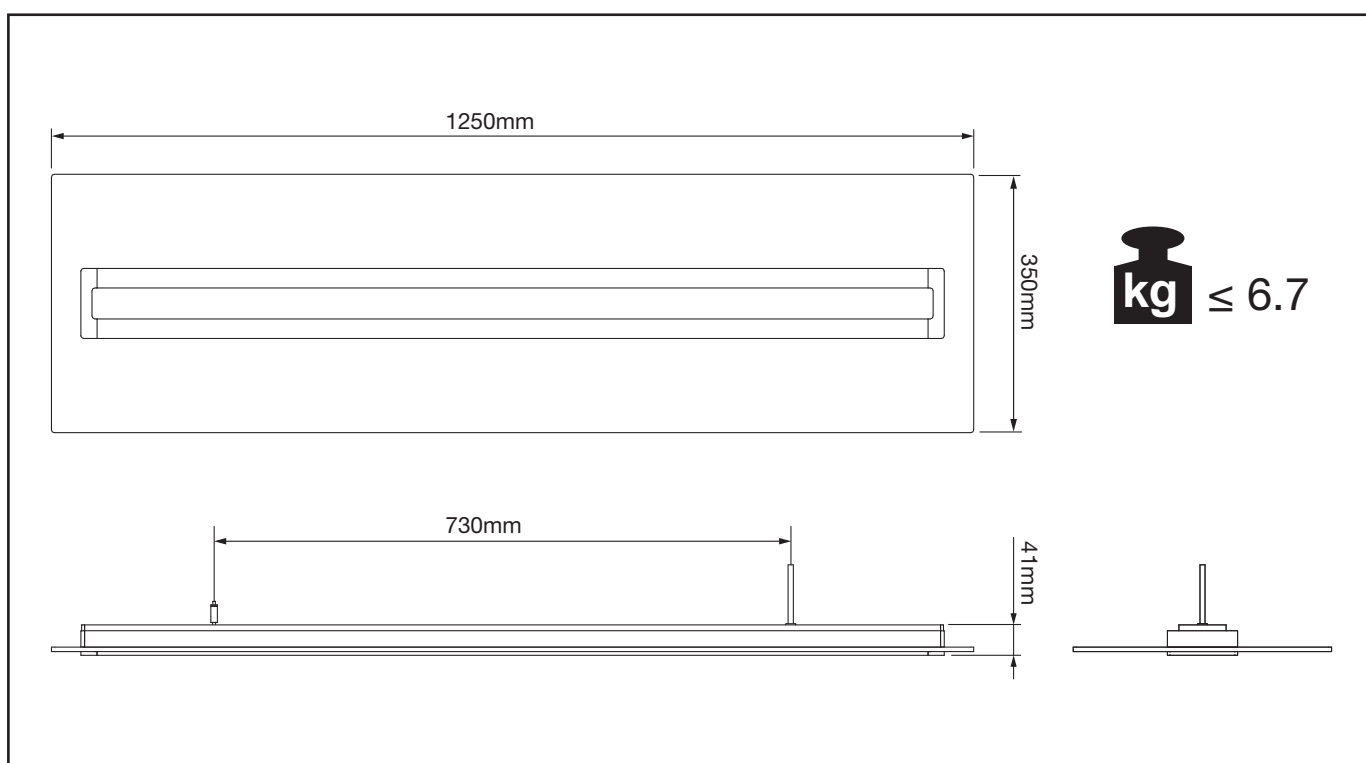

Vega® LED

Pendelleuchte / pendant luminaire

5MN238DL...

siteco

5MN238DLC...
5MN238DLE...

5MN238DLC0M .
5MN238DLE0M .

L	BN
N	BU
⊕	GNYE
DALI	WH
DALI	RD

5MN238DLC0S .
5MN238DLE0S .