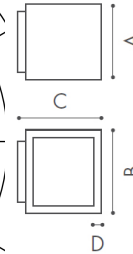

CUBÒ
CUBÒ 1.10

Art.	A cm	B cm	C cm	D cm
CUBÒ1.5	10	10	11	1
CUBÒ1.10	10	10	11	1

Luminaire

Hersteller	ICONE
Article number	CUBÒ 1.10
Product name	CUBÒ
Product group	ceiling/wall luminaire
Mounting type	Surface mounted
Mounting place	Ceiling, Wall
Designer	Marco Pagnoncelli
Test mark	CE

Dimensions

Length/Width/Height	110mm/100mm/100mm
Installation depth	1800

Light Source

Lamp type	1 x LED
ZVEI / ILCOS	LED / LED
Lamp power	10 W
System power	10 W
Light flux	700 lm
Colour temperature	2700K
Colour rendering	1B
Lifetime	50000 h