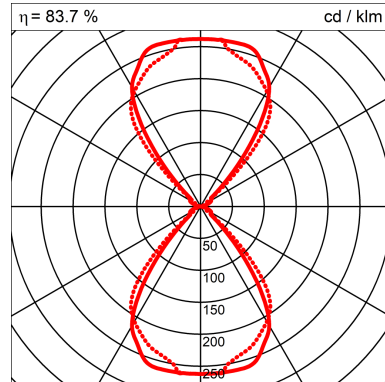

CUBÒ
CUBÒ 1.10

Art.	A cm	B cm	C cm	D cm
CUBÒ1.5	10	10	11	1
CUBÒ1.10	10	10	11	1

Luminaire

Hersteller	ICONE
Article number	CUBÒ 1.10
Product name	CUBÒ
Product group	ceiling/wall luminaire
Mounting type	Surface mounted
Mounting place	Ceiling, Wall
Designer	Marco Pagnoncelli
Test mark	CE

Model / Variant / Configuration

Number / Name	CI+FO
---------------	-------

Description

chocolate + gold leaf

Luminaire

Efficiency	83.7%
System Light flux	585.90 Lm
Luminaire output	58.60 Lm/W
LiTG class	C64
CIE flux codes	78 96 99 50 84
System power	10.0W
Protection class	Protection class I
Protection degree	IP 20

Dimensions

Length/Width/Height	110mm/100mm/100mm
Installation depth	1800

Light Source

Lamp type	1 x LED
ZVEI / ILCOS	LED / LED
Lamp power	10 W
System power	10 W
Light flux	700 lm
Colour temperature	2700K
Colour rendering	1B
Lifetime	50000 h