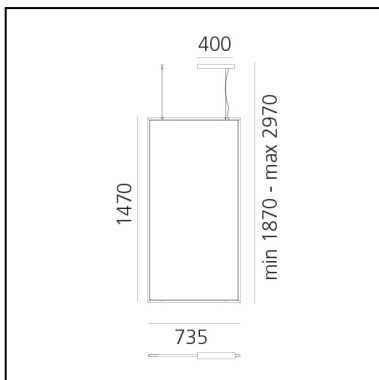

Discovery Space Rectangular - Satinized aluminium

Ernesto Gismondi

IP20    Dimmerable: 

LUMINAIRE

- Watt: **52W**
- Voltage: **220-240V**
- Delivered lumens output: **4002lm**
- CCT: **3000K**
- Efficiency: **55%**
- Efficacy: **76.97lm/W**
- CRI: **90**
- Dimmable Typology: **Push/DALI**

PRODUCT CODE: 2005010A

FEATURES

- Article Code: **2005010A**
- Colour: **Satinized aluminium**
- Installation: **Suspension**
- Material: **Technopolymer, aluminium**
- Series: **Design Collection**
- Environment: **Indoor**
- design by: **Ernesto Gismondi**

DIMENSIONS

- Length: **cm 73.5**
- Width: **cm 1.7**
- Height: **cm 147**
- Max Height from ceiling: **cm 297**

SOURCES INCLUDED

- Category: **Led**
- Number: **1**
- Watt: **47W**
- Color Tolerance: **MacAdam 3SDCM**
- Service Life: **L90 (6K) 50000h**