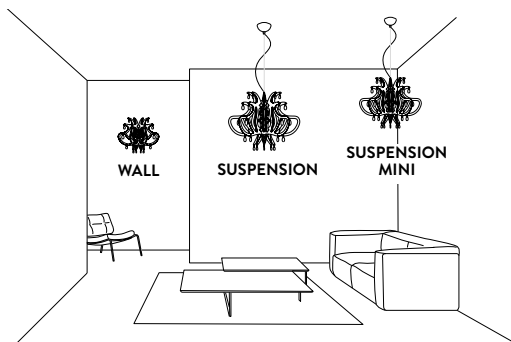

PRODUCT / PRODOTTO	DIMENSIONS / MISURE	COLOUR / COLORE	CODE / CODICE
SUSPENSION Bulbs E27: 1 X 12W LED Filament Dimmable with: Dimmable bulbs Made of: Opalflex® / Cristalflex® Goldflex® / Steelflex® / Copperflex® With: 56 Schöler Crystals Weight: net Kg 2 - gross Kg 4,5 Package: 48 x 33 x h. 59 cm			LIL14SOS0000TT LIL14SOS0000WT LIL14SOS0000FT LIL14SOS0000NT LIL14SOS0000O LIL14SOS0000S LIL14SOS0000RA
SUSPENSION MINI Bulbs E14: 1 X 6W LED Filament Dimmable with: Dimmable bulbs Made of: Opalflex® or Cristalflex® With: 42 Schöler Crystals Weight: net Kg 0,65 - gross Kg 1,5 Package: 43 x 25 x h. 13 cm			LIL14SOS0001TT000 LIL14SOS0001WT000 LIL14SOS0001FT000 LIL14SOS0001NT000
WALL LAMP MINI Bulbs E14: 1 X 6W LED Filament Dimmable with: Dimmable bulbs Made of: Opalflex® or Cristalflex® With: 26 Schöler Crystals Weight: net Kg 0,65 - gross Kg 1,5 Package: 43 x 25 x h. 13 cm			LIL14APP0001TT000 LIL14APP0001WT000 LIL14APP0001FT000 LIL14APP0001NT000

CANOPY DETAILS

LILLIBET SUSPENSION

Ø 12 cm x h. 6 cm (Ø 4-3/4" x h. 2-1/4")

LILLIBET SUSPENSION MINI

Ø 10 cm x h. 5,5 cm (Ø 4" x h. 2")

6m. cable kit must be ordered with lamp purchase

Kit Cavi da 6m da richiedere tassativamente in fase di ordine

CERTIFICATION

CE IP 20

ENERGY CLASS: A / A+ / A++

ENERGY LABEL AVAILABLE ON SLAMP'S WEBSITE

Kit di installazione multipla su richiesta

Multiple installation kit on request

LILLIBET ENTIRE COLLECTION

FINISHES