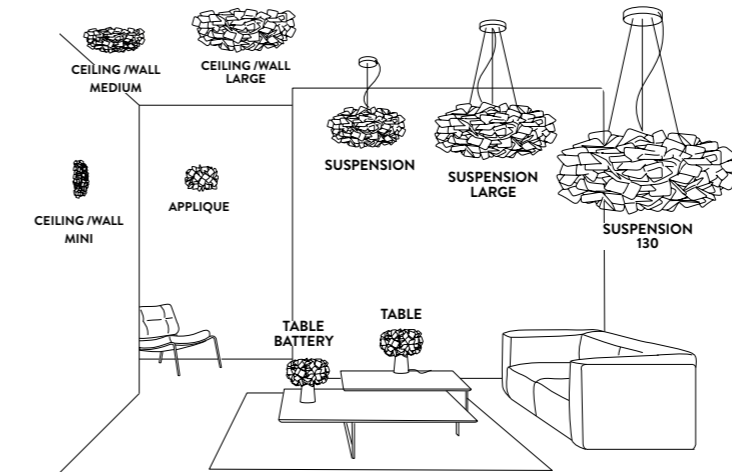

CLIZIA APPLIQUE design by Adriano Rachele

Compendium page 424
+ Clizia 10th Anniversary Catalogue

PRODUCT / PRODOTTO	DIMENSIONS / MISURE	COLOUR / COLORE	CODE / CODICE
APPLIQUE Bulbs E14: 2 X 6W LED Filament Dimmable with: Dimmable bulbs Made of: Cristalflex® With: Magnetic Hanging System Weight: net Kg 0,6 - gross Kg 1,4 Package: 36 x 38 x h. 15 cm	28 cm 9-3/4" 32 cm (12-1/2") 15 cm 5-3/4" LIGHT SOURCE: 19 cm 7-1/4"	MAMA NON MAMA GOLD CLIWM00GNM00000000EU	MAMA NON MAMA BLACK CLIWM00BNM00000000EU
		MAMA NON MAMA WHITE CLIWM00MNM00000000EU	

CLIZIA ENTIRE COLLECTION