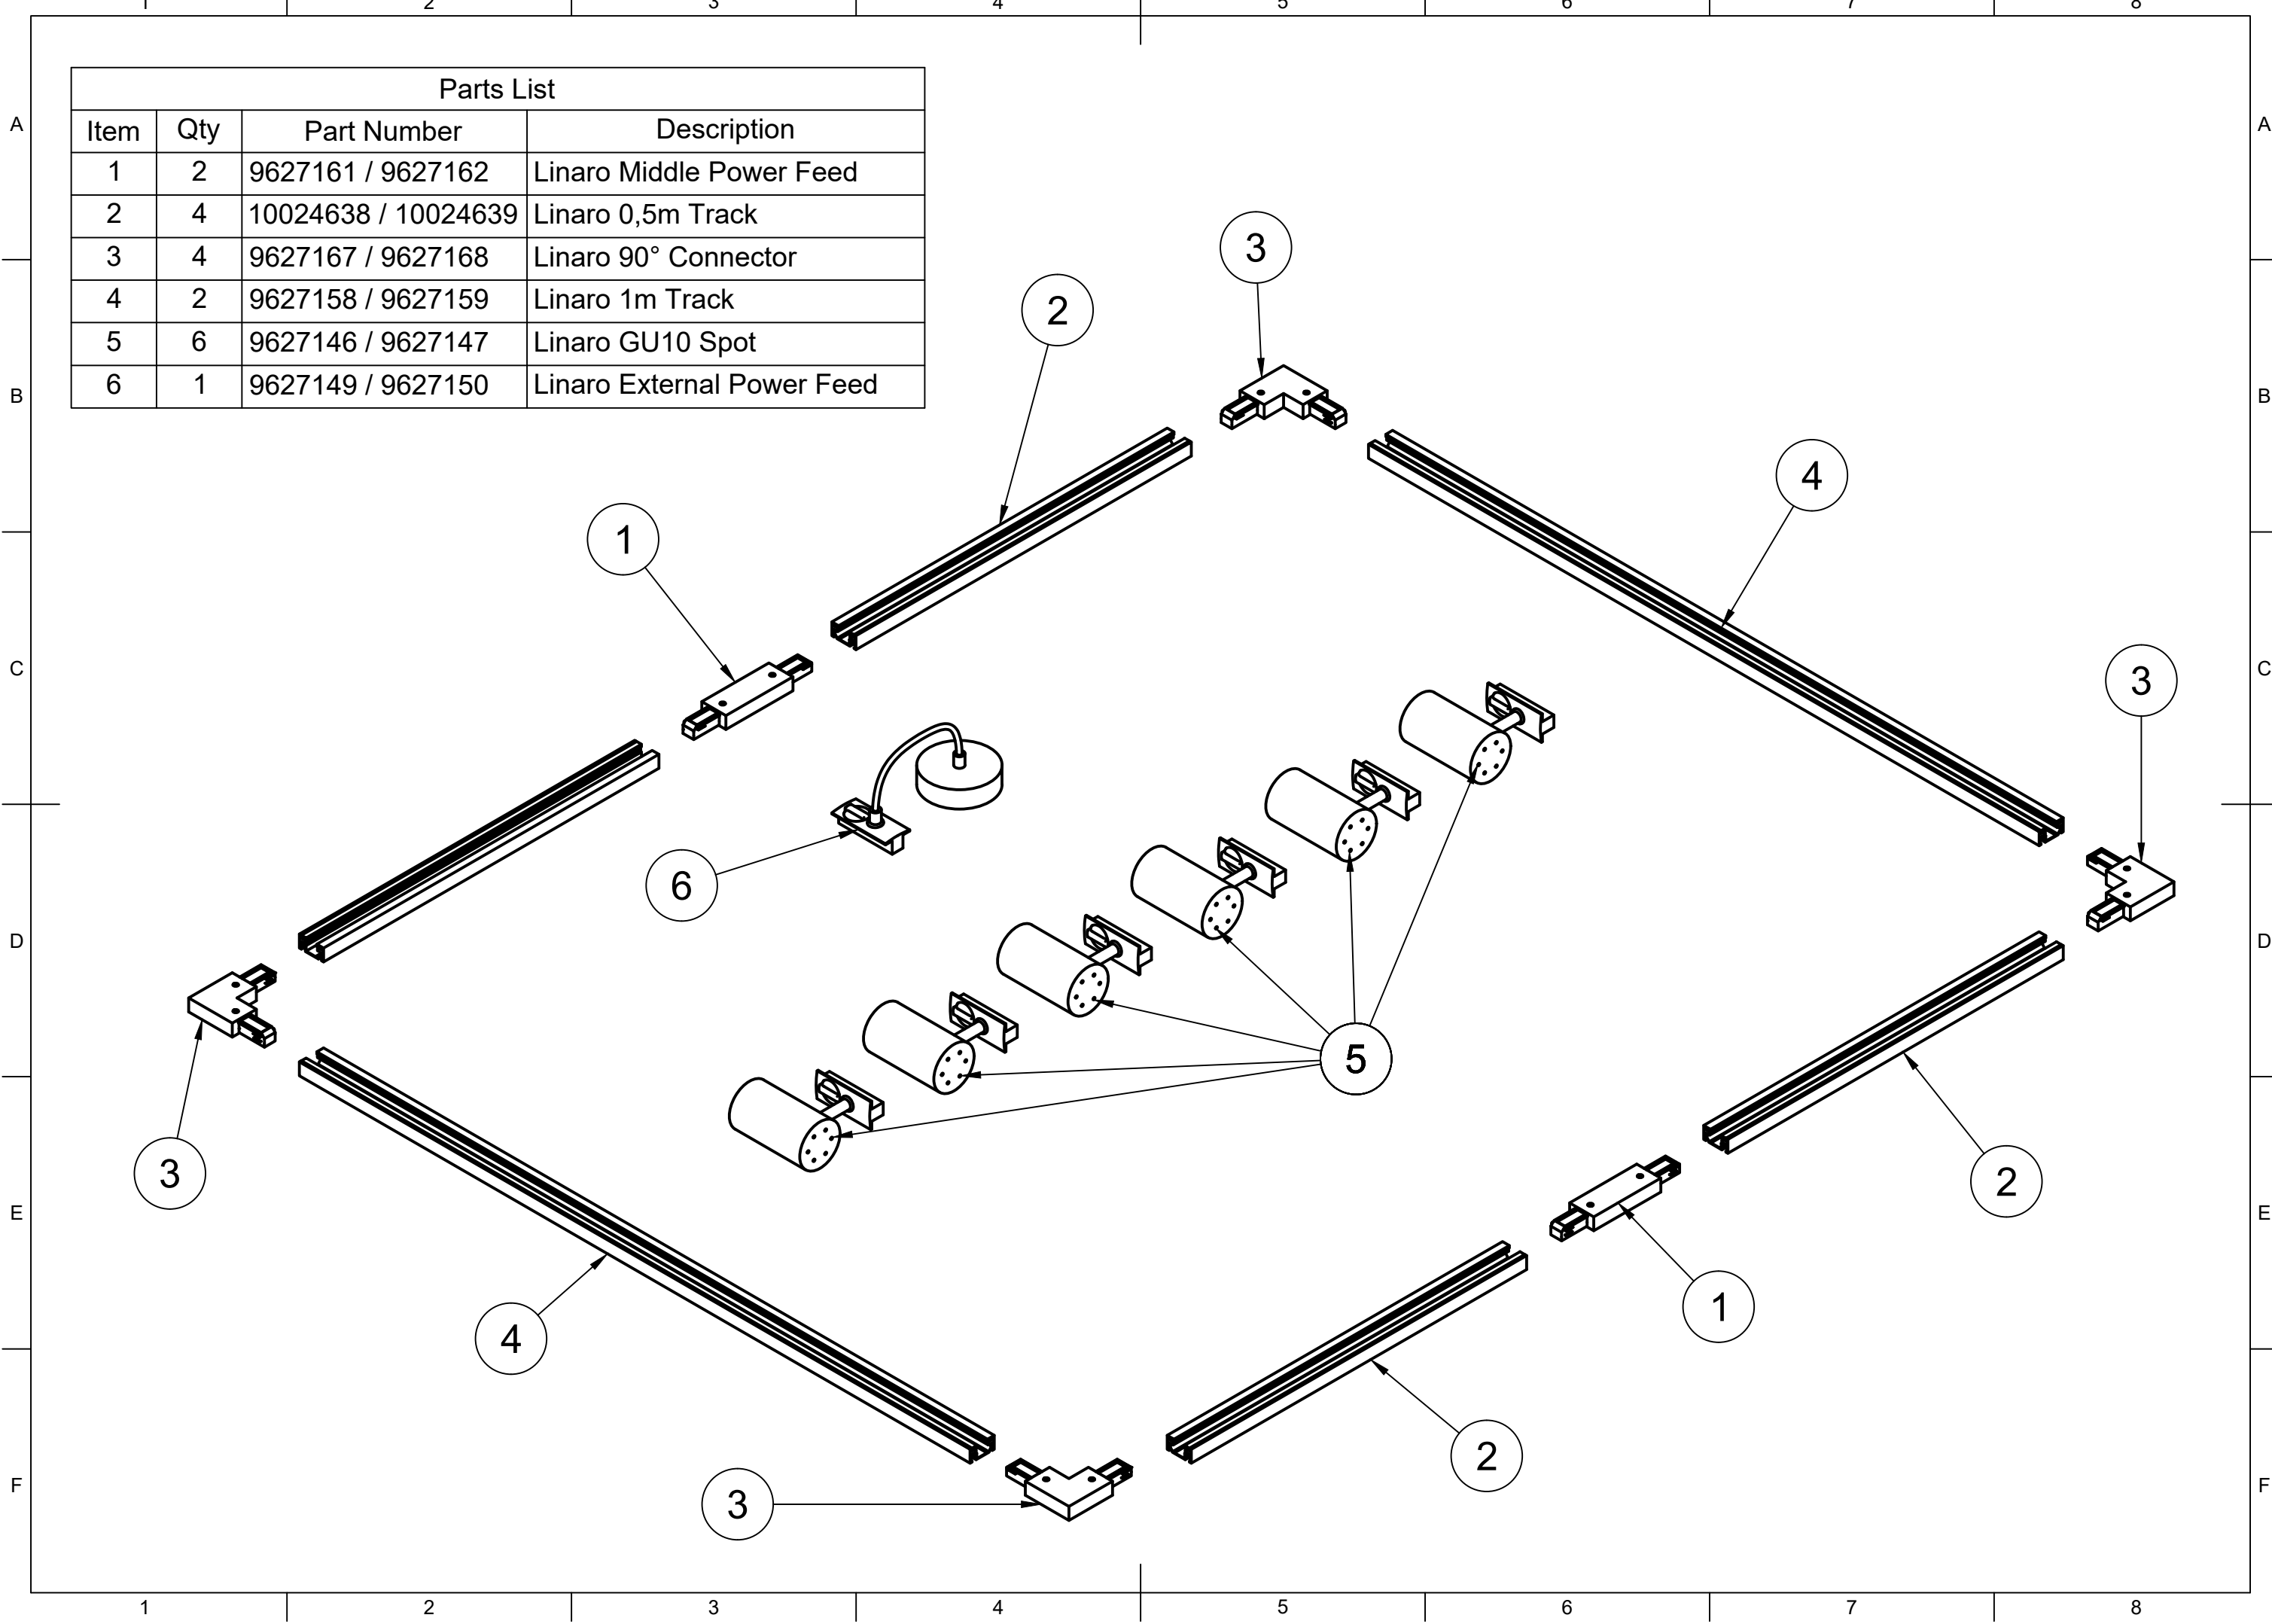

Parts List			
Item	Qty	Part Number	Description
1	2	9627161 / 9627162	Linaro Middle Power Feed
2	4	10024638 / 10024639	Linaro 0,5m Track
3	4	9627167 / 9627168	Linaro 90° Connector
4	2	9627158 / 9627159	Linaro 1m Track
5	6	9627146 / 9627147	Linaro GU10 Spot
6	1	9627149 / 9627150	Linaro External Power Feed

Please check the diection.
Earth connection is only given
when line on the base of the
spot is on the same side as the
line on the track

Example Spot

unlocked

Example Spot

locked