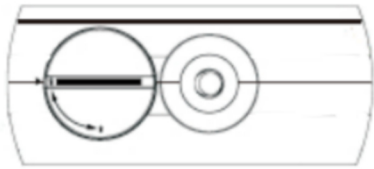

Parts List			
Item	Qty	Part Number	Description
1	2	9627161 / 9627162	Linaro Middle Power Feed
2	4	10024638 / 10024639	Linaro 0,5m Track
3	4	9627167 / 9627168	Linaro 90° Connector
4	2	9627158 / 9627159	Linaro 1m Track
5	6	9627146 / 9627147	Linaro GU10 Spot
6	1	9627149 / 9627150	Linaro External Power Feed

Please check the diection.
Earth connection is only given
when line on the base of the
spot is on the same side as the
line on the track

Example Spot

unlocked

Example Spot

locked