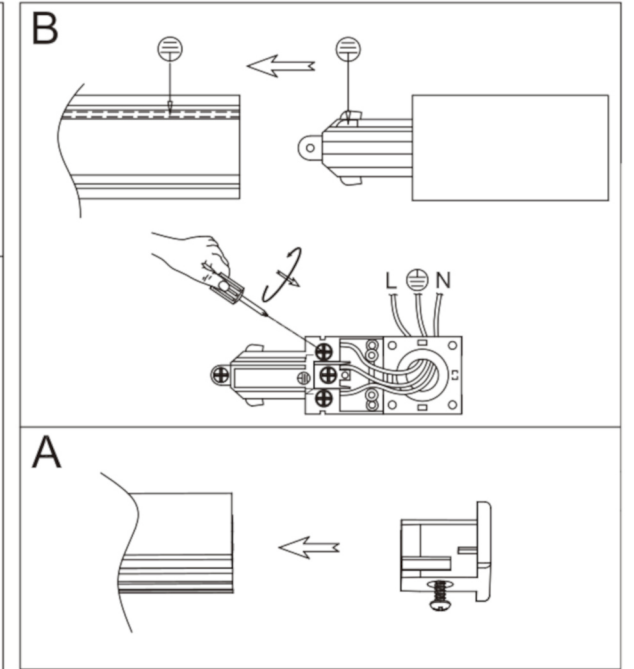

Parts List			
Item	Qty	Part Number	Description
1	2	9627161 / 9627162	Linaro Middle Power Feed
2	4	10024638 / 10024639	Linaro 0,5m Track
3	4	9627167 / 9627168	Linaro 90° Connector
4	2	9627158 / 9627159	Linaro 1m Track
5	6	9627146 / 9627147	Linaro GU10 Spot
6	1	9627149 / 9627150	Linaro External Power Feed

Please check the diection.
Earth connection is only given
when line on the base of the
spot is on the same side as the
line on the track

Example Spot

unlocked

Example Spot

locked