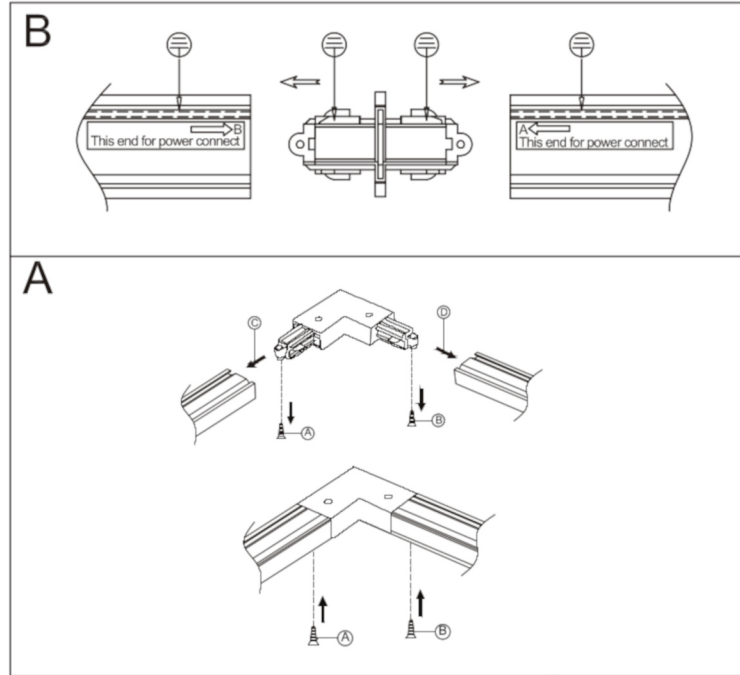

Parts List			
Item	Qty	Part Number	Description
1	2	9627161 / 9627162	Linaro Middle Power Feed
2	4	10024638 / 10024639	Linaro 0,5m Track
3	4	9627167 / 9627168	Linaro 90° Connector
4	2	9627158 / 9627159	Linaro 1m Track
5	6	9627146 / 9627147	Linaro GU10 Spot
6	1	9627149 / 9627150	Linaro External Power Feed

Please check the diection.
Earth connection is only given
when line on the base of the
spot is on the same side as the
line on the track

Example Spot

unlocked

Example Spot

locked