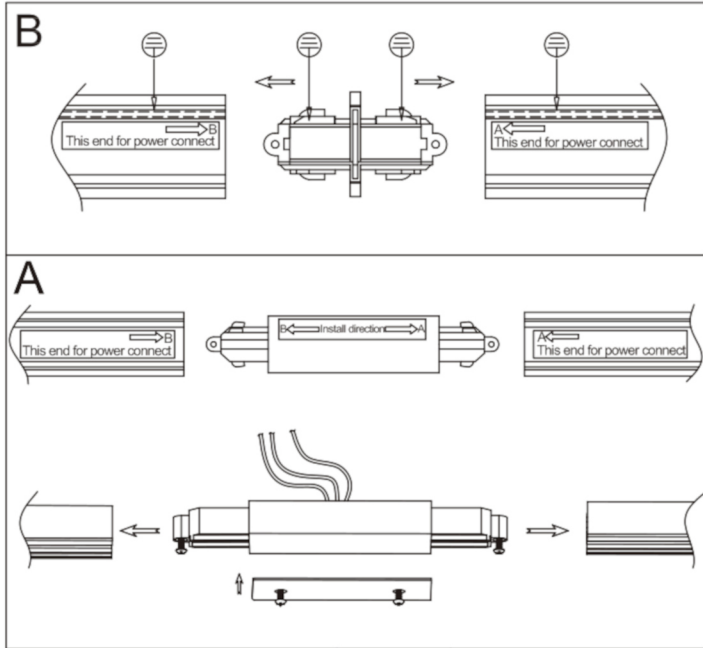

Parts List			
Item	Qty	Part Number	Description
1	2	9627161 / 9627162	Linaro Middle Power Feed
2	4	10024638 / 10024639	Linaro 0,5m Track
3	4	9627167 / 9627168	Linaro 90° Connector
4	2	9627158 / 9627159	Linaro 1m Track
5	6	9627146 / 9627147	Linaro GU10 Spot
6	1	9627149 / 9627150	Linaro External Power Feed

Please check the diection.
Earth connection is only given
when line on the base of the
spot is on the same side as the
line on the track

Example Spot

unlocked

Example Spot

locked