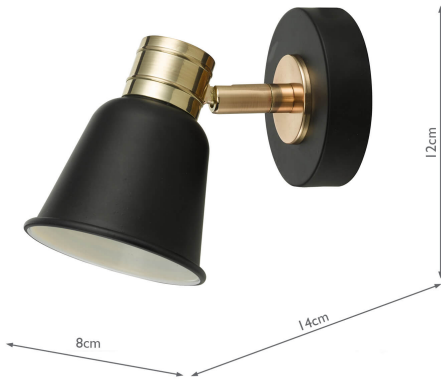

FRY0754

Fry 1lt Spotlight Black & Rose Gold

RRP
£40.20 (inc VAT)

TECHNICAL DATA

Measurements	D14 x H12 x W8cm
Fixing Plate Dimensions	H2 x Ø8cm
Finish	Matt Black, Polished Gold
Material	Metal
Nett Weight (kg)	0.25 kg

Primary Light:	
Lamp	1 x 50w max GU10 Reflector

Recommended Lamp	BUL-GU10-LED-8
-------------------------	----------------

IP Rating	IP20
Suitable	Indoor
Electrical Class	Class II, Double Insulated