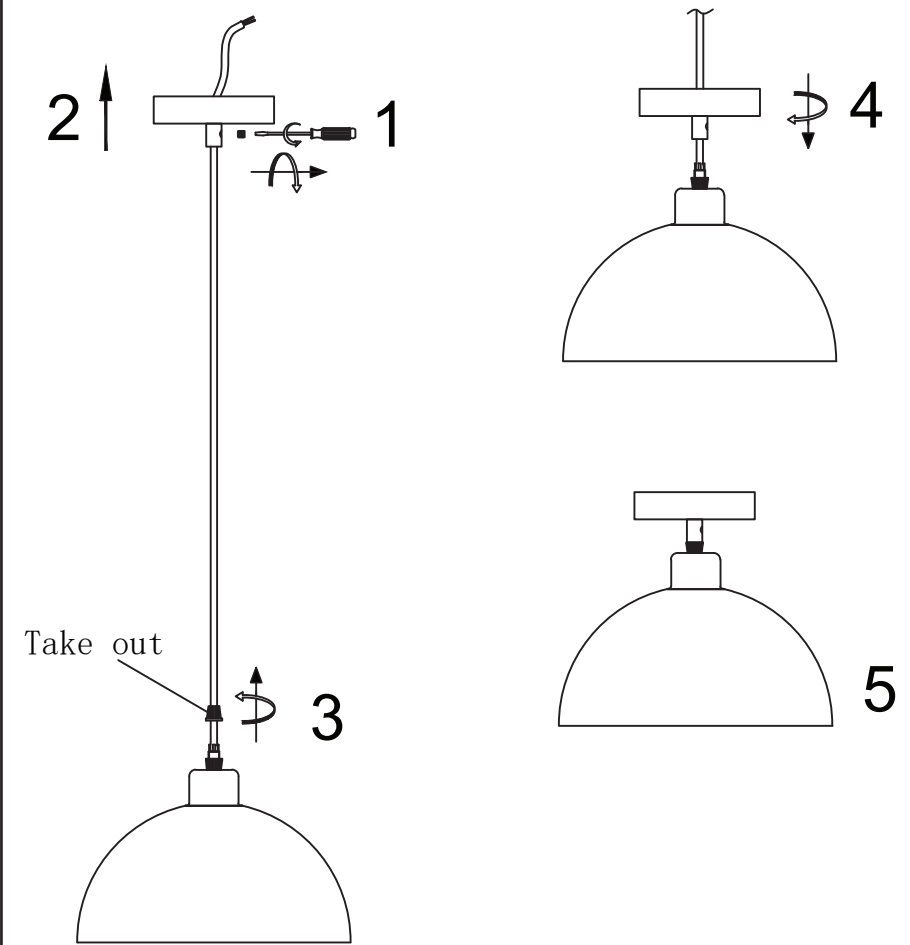

Pendant to Semi Flush

NO	A	B	C
TYPE	I	-	I
Q' TY	2	2	2

MAINS SUPPLY

LIVE -Possible colours: Red or Brown
 NEUTRAL -Possible colours: Black or Blue

LIGHT FITTING