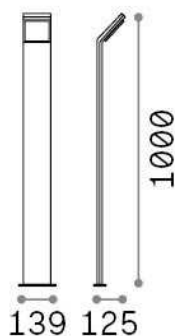

Info sorgente e prestazionali

Sorgente integrata	Integrated LED module
Sorgente sostituibile	No
Potenza	9 W
Emissione	Direct
Consumo massimo	max 9,00 W
Caratteristiche LED	LED SMD
CCT LED	3000 K
Durata LED (t. 25°c)	30000 h
CRI	> 80
Fascio luminoso	120°
Flusso sorgente	1050 lm
Flusso utile	920 lm