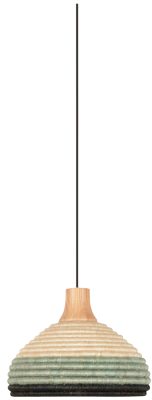

GRASS JETTE SCHEIB

PENDANT LAMP GRASS XS

REFERENCE 21615  Green

REFERENCE 21616  Blue

REFERENCE 21617  Brown

DIMENSIONS

HEIGHT	18 cm
WIDTH	26 cm
DEPTH	26 cm
WEIGHT	0.9 kg
CANOPY	Ø 12 cm ht. 2.5 cm
CABLE LENGHT	220 cm

MATERIALS

LAMPSHADE	abaca, raphia
CANOPY	metal
CABLE	textile

LIGHTING

BULB	E27
INCLUDED	No
LED COMPATIBLE	Yes
WATTAGE	40W max
SWITCH/DIMMER	No

COLORS

LAMPSHADE	  
CORD	  
CANOPY	  

PACKAGING

HEIGHT	15 cm	BOX 1
WIDTH	14 cm	
DEPTH	14 cm	
WEIGHT (WITH BOX)	0,5 kg	