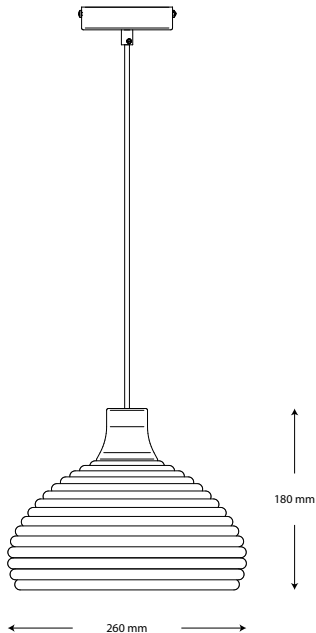

GRASS JETTE SCHEIB

PENDANT LAMP GRASS XS

REFERENCE 21615  Green

REFERENCE 21616  Blue

REFERENCE 21617  Brown

DIMENSIONS

HEIGHT	18 cm
WIDTH	26 cm
DEPTH	26 cm
WEIGHT	0.9 kg
CANOPY	Ø 12 cm ht. 2.5 cm
CABLE LENGHT	220 cm

MATERIALS

LAMPSHADE	abaca, raphia
CANOPY	metal
CABLE	textile

LIGHTING

BULB	E27
INCLUDED	No
LED COMPATIBLE	Yes
WATTAGE	40W max
SWITCH/DIMMER	No

COLORS

LAMPSHADE	  
CORD	  
CANOPY	  

PACKAGING

HEIGHT	15 cm	BOX 1
WIDTH	14 cm	
DEPTH	14 cm	
WEIGHT (WITH BOX)	0,5 kg	

HEIGHT	17 cm	BOX 2
WIDTH	29 cm	
DEPTH	29 cm	
WEIGHT (WITH BOX)	0,9 kg	

NORMS

CE	yes
IP	20
CLASS	II