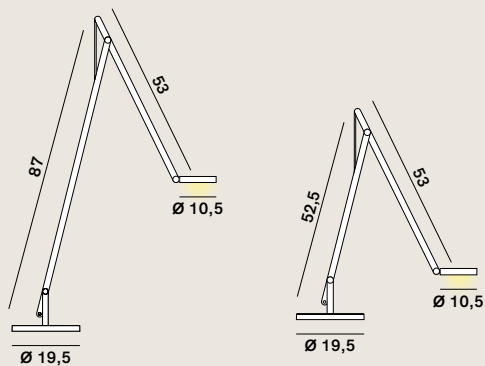

String DTW (dim to warm): Floor / Table

cod: F1, T1

Light Source	MID POWER LED
Power	9 Watt
Kelvin	2.500 » 4.000
Dimmer	push dim to warm
Lumen	100 » 850
CRI	90

Class **A / A+ / A++**

String DTW (dim to warm): Ceiling / Wall

cod: W1, W0, H0

Light Source	MID POWER LED
Power	9 Watt
Kelvin	2.500 » 4.000
Dimmer	push dim to warm
Lumen	100 » 850
CRI	90

Class **A / A+ / A++**

Catalogue

Satin Collection (upon request)

String colour

Your favourite Colour:

- RAL
- Pantone
- NCS

String DTW (dim to warm)