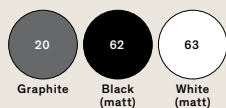

String DTW (dim to warm): Floor / Table

cod: F1, T1

Light Source	MID POWER LED
Power	9 Watt
Kelvin	2.500 » 4.000
Dimmer	push dim to warm
Lumen	100 » 850
CRI	90

Class **A / A+ / A++**

String DTW (dim to warm): Ceiling / Wall

cod: W1, W0, H0

Light Source	MID POWER LED
Power	9 Watt
Kelvin	2.500 » 4.000
Dimmer	push dim to warm
Lumen	100 » 850
CRI	90

Class **A / A+ / A++**

Catalogue

Satin Collection (upon request)

String colour

Your favourite Colour: