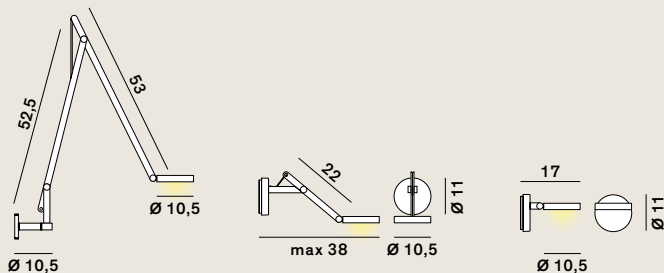

String DTW (dim to warm): Floor / Table

cod: F1, T1

Light Source	MID POWER LED
Power	9 Watt
Kelvin	2.500 » 4.000
Dimmer	push dim to warm
Lumen	100 » 850
CRI	90

Class **A / A+ / A++**

String DTW (dim to warm): Ceiling / Wall

cod: W1, W0, H0

Light Source	MID POWER LED
Power	9 Watt
Kelvin	2.500 » 4.000
Dimmer	push dim to warm
Lumen	100 » 850
CRI	90

Class **A / A+ / A++**

Catalogue

Satin Collection (upon request)

String colour

Your favourite Colour: