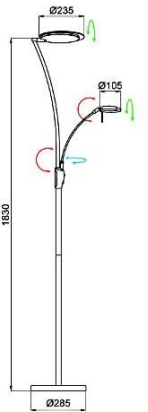

ENERGY A+

LED

33W

2380+425 lm
3500 K°

Category: Floor Lamps