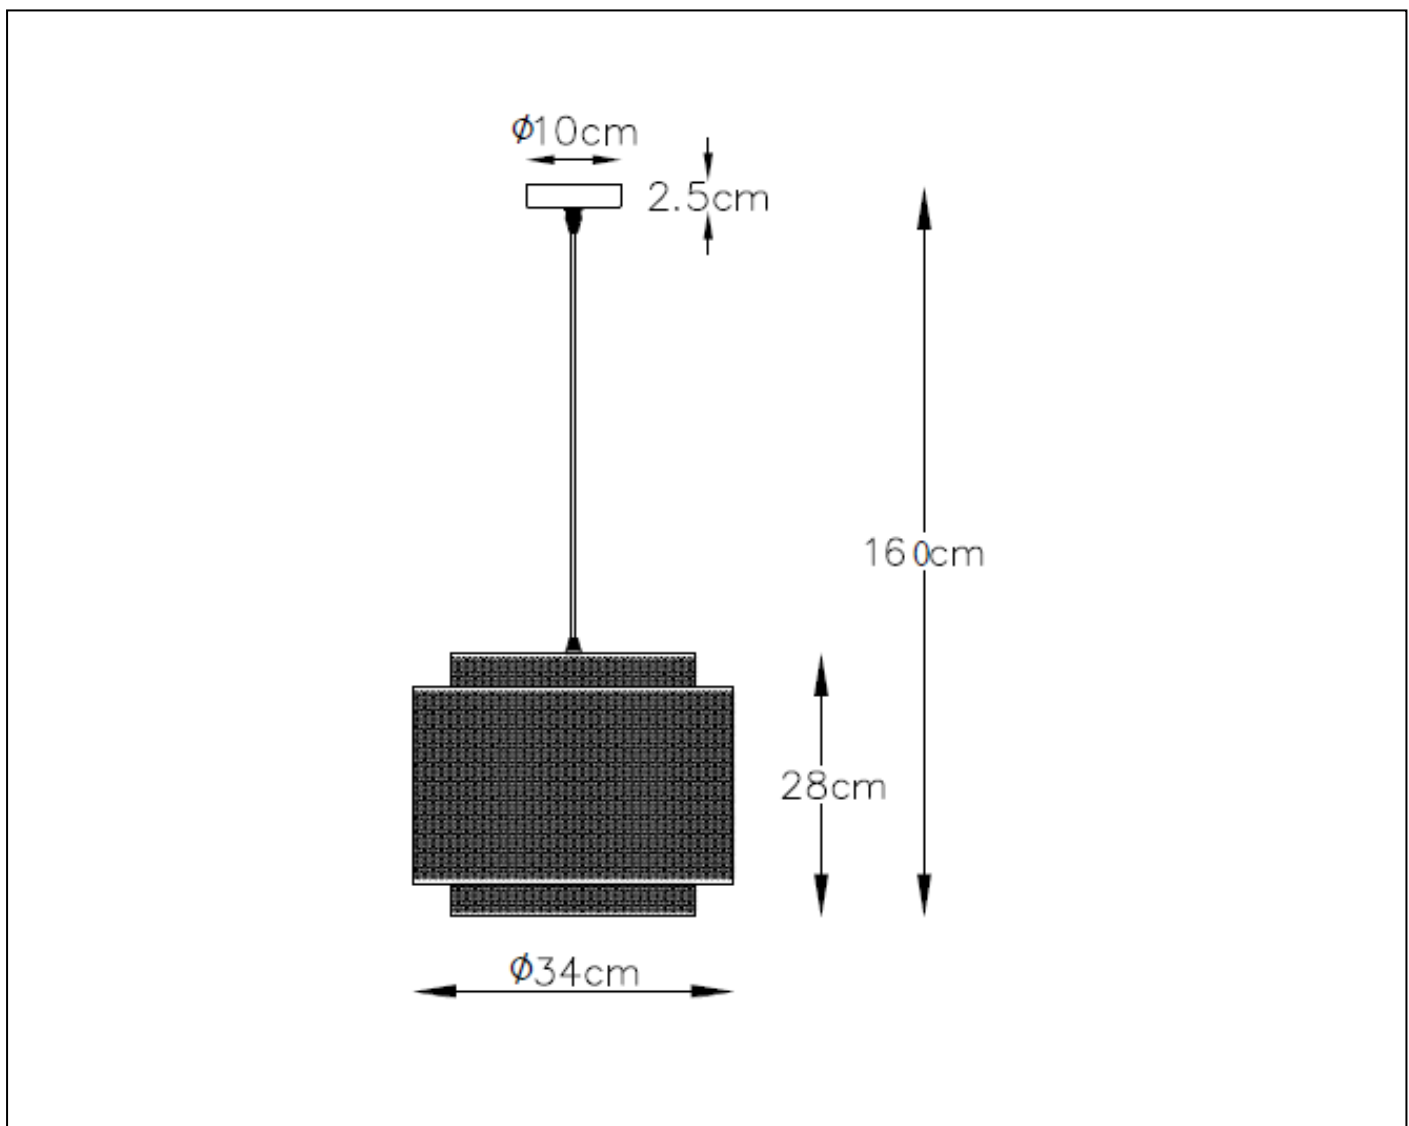

item number :02404/01/30
EAN code : 5411212021878

ORRIN

RECOMMENDED LUCIDE
LIGHT SOURCE

49042/05/62

Light source dimmable : Yes

Light source incl. : No

General

Dimensions LxWxH : 160cm x 34cm x 34cm
 Height minimum : 30cm
 Height maximum : 160cm
 Dimensions shade LxWxH : 34 cm x 34 cm x 28cm
 Main material : Metal
 Ceiling rose material : Metal
 Color : Matt black and rust
 Style : Modern
 Shape : Round
 Weight : 1.5 kg
 Warranty : 2 years

Product specifications

Dimmable : Yes
 Light direction : Around (Diffuse)
 Adjustable in height : Adjustable In Height
 (Before Installation)
 Directional : Not Directional
 Cable : Yes, Cable On Product
 Cable length : 130 cm
 Sensor : Without Sensor
 Control : Light Switch Control:
 IP-Class : 20
 Electric class : 1
 Light source including ? : No
 Lamp socket : E27
 Light source number : 1
 Power requirements : 220-240V~50Hz
 Bulb type & maximum wattage : E27- max.60W

For more specifications of this product please visit

www.lucide.com

ORRIN

Item number :02404/01/30

EAN code : 5411212021878

For more specifications, dimensions please visit

www.lucide.com

LUCIDE

INSTALLATION DRAWING SPECIFICATIONS