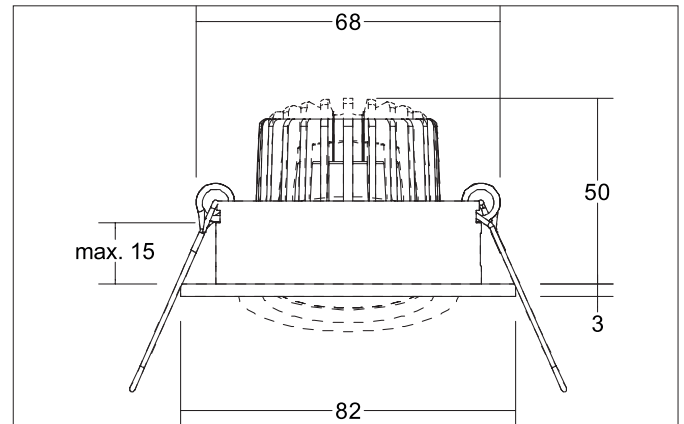

**TIRREL-R LED recessed spot set, trailing-edge phase dimmable**

Article no. 39143253

Light.  
For Generations.**Tender**

LED recessed spot set, trailing-edge phase dimmable, Round. Toolless ceiling installation by installation springs. Ceiling cut-out Ø 68 mm, Installation depth 50 mm, Outer diameter 82 mm, Weight 0,176 kg, Reflector silver with rotationssymmetrical, deep, wide distributed light intensity. optimal light distribution due to a glass transparent cover. Luminous flux 680 lm, Power 1 x 6 W, Light colour warm white, Correlated color temperature (CCT) 3.000 K, Colour rendering index CRI > 80, Housing material: Aluminium / Glass / Plastic, Colour: Alu, Permissible ambient temperature (ta): -20 °C - +25 °C, Protection class (EN 61140): II, Degree of protection (DIN EN 60529): IP20, .With electronic driver, Trailing-edge phase dimmable.

**Product Benefits**

- LED recessed spot in round design made of solid aluminum.
  - with LED module 6 W (3,000 K) and dimmable converter phase section.
- Ceiling cutout 68 mm, diameter 82 mm, installation depth 50 mm, IP20.
- Pivoting range 25°.
- Large color variation. Without visible snap ring.
- Classic, formally restrained design.
- In the same optics also in GX5,3 or GU10 version and as dimmable DALI set and as a loudspeaker.
- In addition, in the same surface structure and in the same color also available in square version.

**TIRREL-R LED recessed spot set, trailing-edge phase dimmable**

Article no. 39143253

Light.  
For Generations.

Article data	
Article no.	39143253
GTIN	4251433950448
Series name	TIRREL-R
Short description	LED recessed spot set, trailing-edge phase dimmable
Material	Aluminium / Glass / Plastic
Colour	Alu
Type of surface	Matt
Shape	Round
Outer diameter	82 mm
Built-in diameter	68 mm
Installation depth	50 mm
Hight	3 mm
Weight	0.176 kg