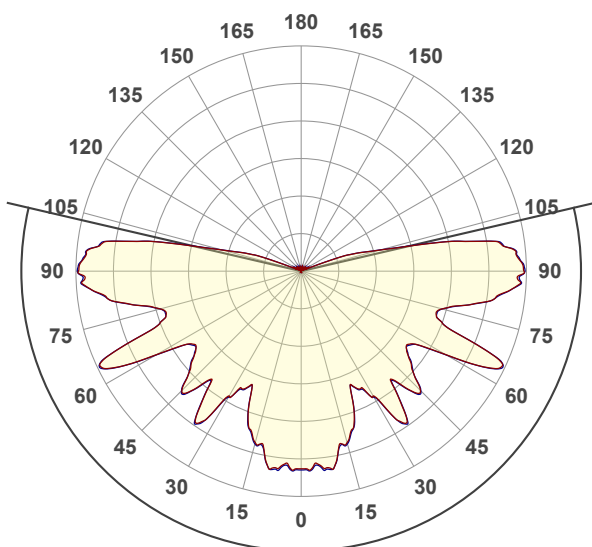

## Liila 1 - Large

Nordic Gold, Light Silver / Optic Clear

### LIGHT CALCULATIONS

Light efficiency:

82 Lumen/Watt

Light quality:

CRI: 82,3

Color temperature:

2772 K