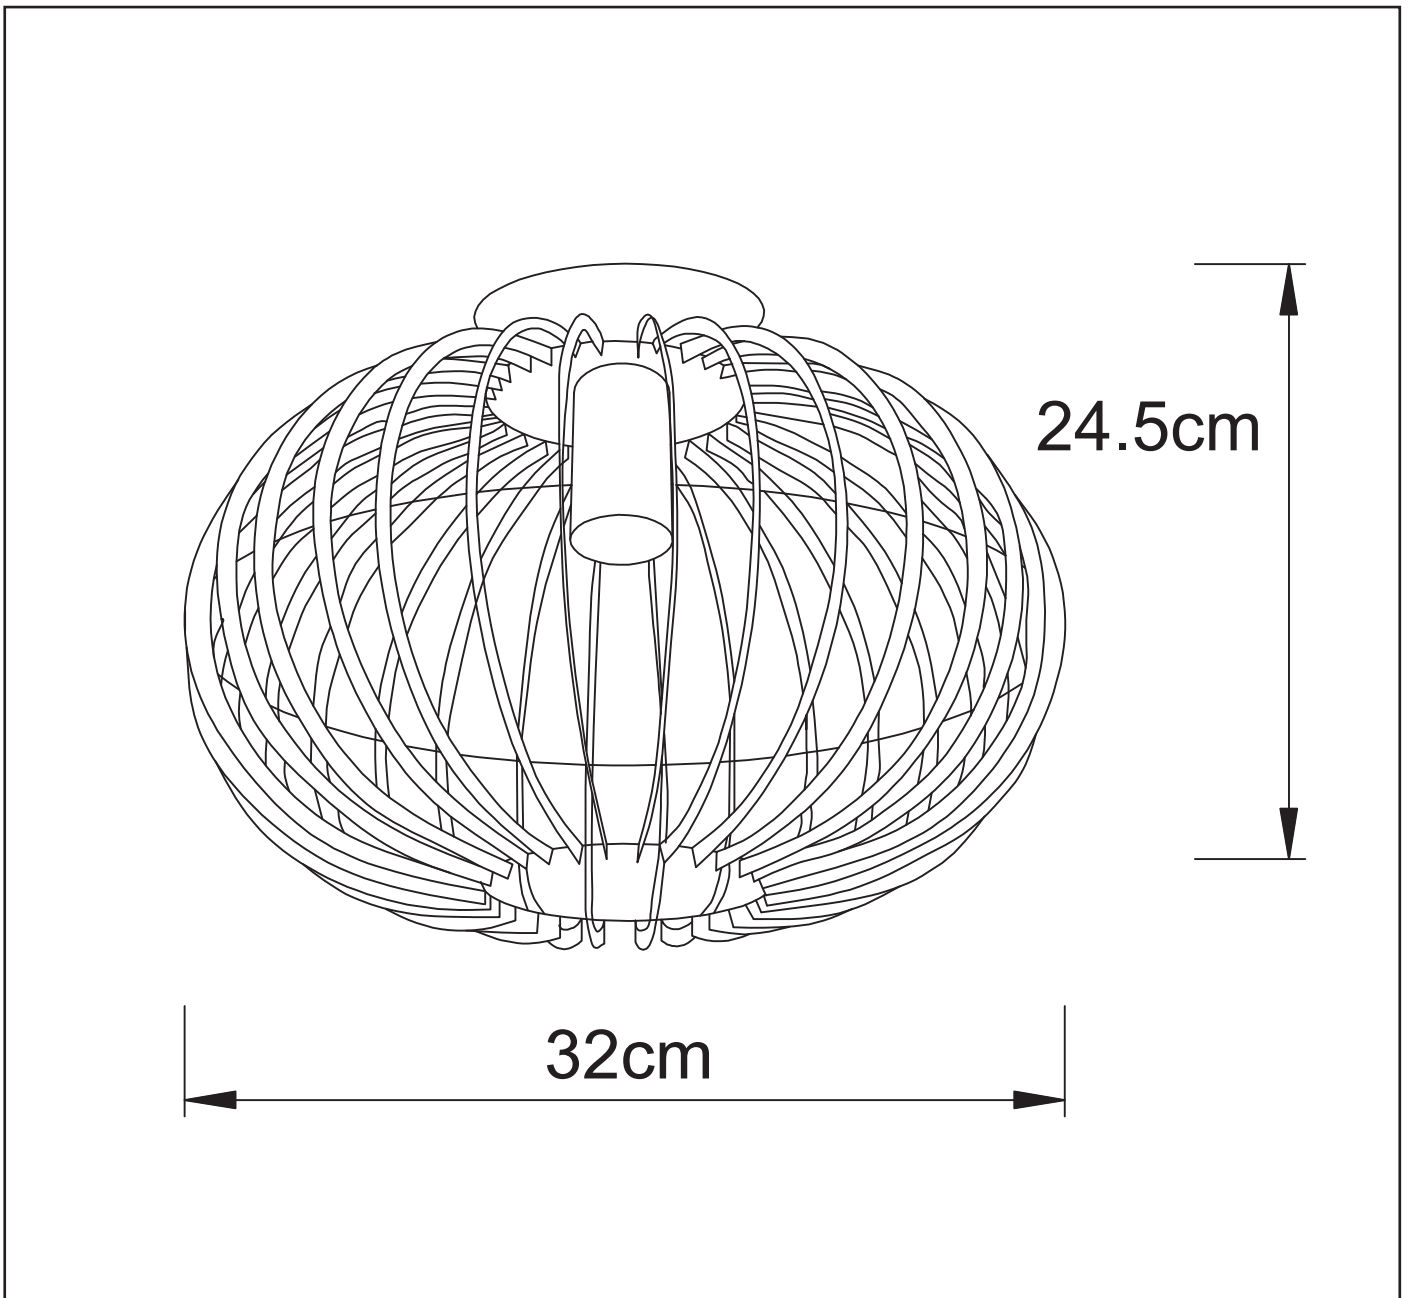

**RECOMMENDED LUCIDE
LIGHT SOURCE**

49034/05/62

Light source dimmable : Yes

Light source incl. : No

General

Dimensions LxWxH : 32X32X24.5cm
Height minimum : 24.5cm
Height maximum : 24.5cm
Dimensions shade LxWxH : 32X32X24.5cm
Main material : Metal
Ceiling rose material : -
Color : black
Style : Modern
Shape : round
Weight : 1.17kgs
Warranty : 2 years

Product specifications

Dimmable : No
Light direction : Around
Adjustable in height : -
 (Before Installation)
Directional : Not Directional
Cable : Yes, Cable On Product
Cable length : 15 cm
Sensor : Without Sensor
Control : Light Switch Control
IP-Class : 20
Electric class : 2
Light source including ? : No
Lamp socket : E27
Light source number : 1
Power requirements : 220-240V~50Hz
Bulb type & maximum wattage : E27-max.40W

For more specifications of this product please visit

www.lucide.com

REDA

item number : 78199/01/30
EAN code : 5411212782526

LUCIDE

INSTALLATION DRAWING SPECIFICATIONS