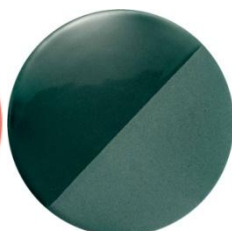

handmade light

CODE	C2502
COLLECTION	DECO'
DATE	20/12/19
REV.	00

SCHEDA TECNICA | DATA SHEET

MADE IN ITALY

FINITURE DISPONIBILI | AVAILABLE FINISHES

ARP

ROC

VEB