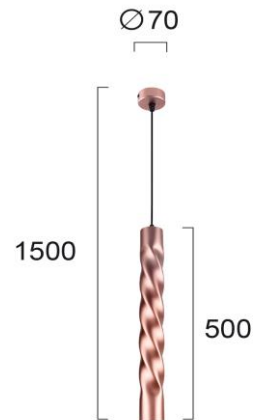

Product Datasheet

Code	4236501
Description	Pendant Light Copper Marley
Family	MARLEY
Type	PENDANT
Type of Lamp	GU10
Watt	MAX 30W
Volt	220-240 VAC
Hertz	50-60 Hz
Class	I
IP	IP20
Environment	INDOOR
Color	COPPER / BLACK
Material	PLATED STEEL
Length	D:70
Height	H:1500
Width	