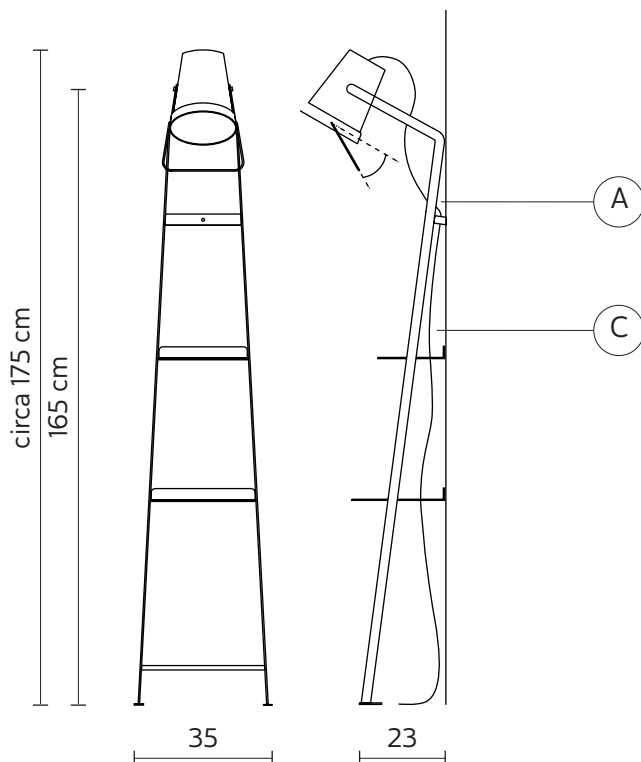

ALFRED floor lamp

Bizzarri design

year 2016

TECHNICAL SHEET - HP128 1B INT

STRUCTURE "A"

material	metal	
colour	matt white	

ELECTRICAL CABLE "C"

material	cotton	
colour	white/ black	

ELECTRICAL SYSTEM

socket	E27
source	max 1x52w
energy class	from E to A++

PACKAGING

nr. of collis	1
net weight/kg	7,7
gross weight/kg	11,7
packaging/cm	185x40x40

EMISSION OF LIGHT

one-directional

	direct
	filtered
	indirect
	none

CERTIFICATION

IEC	60598-1:2014
EN	60598-1:2015

IP rate	IP20
bulb	not provided

COLLECTION

HP1282NINT