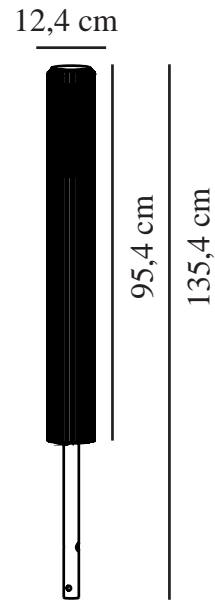

ALUDRA 95 | GARDEN LIGHT | SEASIDE ANTHRACITE

2118038250

nordlux®

Voltage (V): 220-240 Volt
IP degree: IP44
Maximum bulb wattage (W): 15W
Class (Class 1, Class 2, Class 3):
Class 1 (Earth contact)
Socket type: E27
Parallel connection: True

Height (cm): 95.4
Shade Diameter (cm): 12.4
EAN: 5704924022098
TUN: 2389576
Item Number: 2118038250

Pcs Per Master Carton: 3
Sales Box Height (cm): 102
Sales Box Width(cm): 14.1
Sales Box Depth (cm): 14.1
Sales Box Volume m³ : 0.0203
Product net weight (kg): 3.99

Primary material: Aluminium
Secondary material: Plastic
Suitable for Seaside: True
Colour: Seaside anthracite

- Beautiful light and shadow effect
- Parallel connection possible
- Easy to install with the included base
- Durable material that is well-suited for harsh weather
- 10-year guarantee on surface