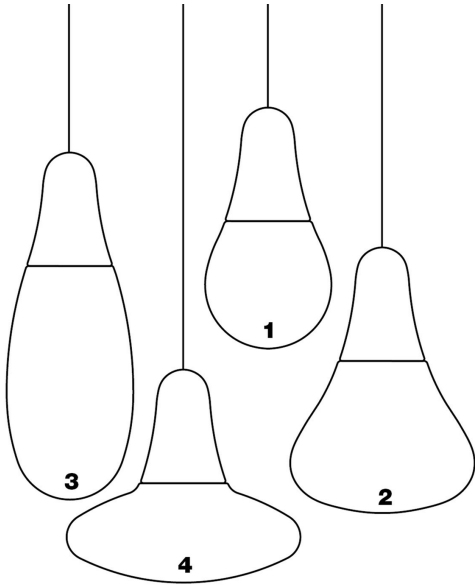

Body Color: other available colors
 Body Materials: polyethylene

Dimensions

Width: -
 Height: -
 Length: -
 Depth: -
 Diameter: -
 Hole Diameter: -
 Hole Depth: -
 Net weight: 1 Kg

Light Source

Watt: 10 - 14W E27
 Lumen: 0 lm
 Light Source: led
 CCT: 3000K
 Energy degree: A+
 Watt: 5.3W E27
 Lumen: 0 lm
 Light Source: led
 Energy degree: A+

Device Specifications

Type of emission: -
 Power: -
 Light output: -
 Beam angle: -
 Power cable length: 500 cm
 Steel cable length: -
 Glow Wire Test: -
 Impact Resistance: -
 Driver: -
 Power supply assembly: -
 Power supply: -
 Type of dimming: -
 Voltage: 230V

Accessories

Base with supports -
Ciulifruli

Base with support -
Ciulifruli

Dimensions

Width: -

Height: -

Length: -

Depth: -

Diameter: -

Hole Diameter: -

Hole Depth: -

Net weight: 1 Kg

Ciulifruoli 30857/BI

design atelier(s) alfonso femia, emiliana martinelli, 2015