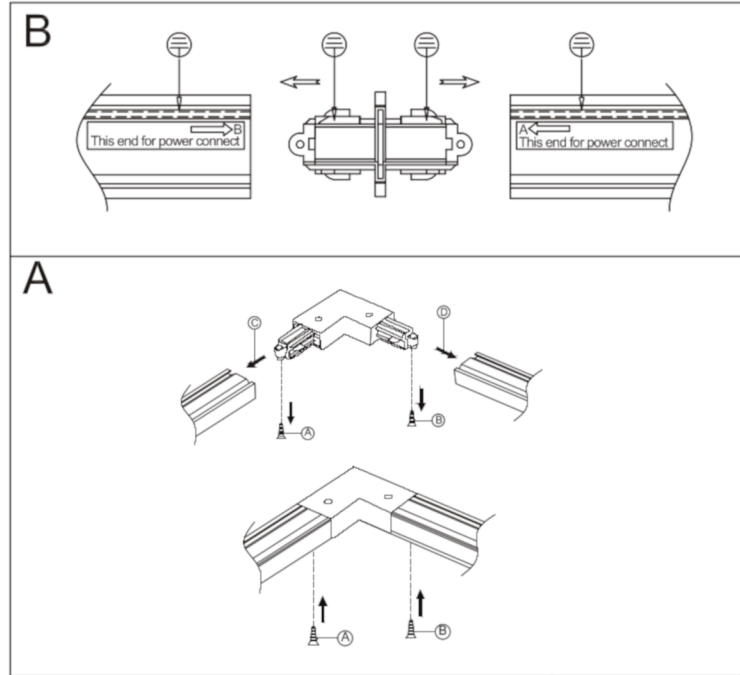

Parts List			
Item	Qty	Part Number	Description
1	2	9627158 / 9627159	Linaro 1m Track
2	2	10024642 / 10024643	Linaro End Cap
3	1	9627161 / 9627162	Linaro Middle Power Feed
4	4	9627146 / 9627147	Linaro GU10 Spot

Please check the diection.
Earth connection is only given
when line on the base of the
spot is on the same side as the
line on the track

Example Spot

unlocked

Example Spot

locked