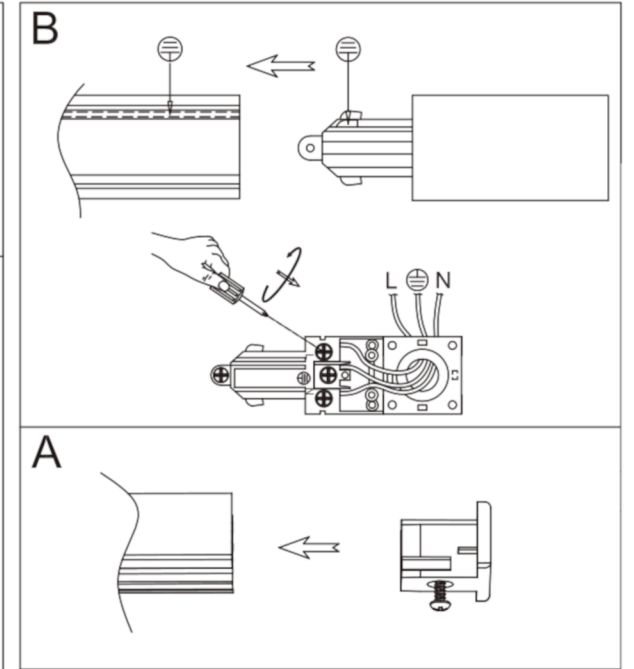

Parts List			
Item	Qty	Part Number	Description
1	2	9627158 / 9627159	Linaro 1m Track
2	2	10024642 / 10024643	Linaro End Cap
3	1	9627161 / 9627162	Linaro Middle Power Feed
4	4	9627146 / 9627147	Linaro GU10 Spot

Please check the diection.
Earth connection is only given
when line on the base of the
spot is on the same side as the
line on the track

Example Spot

unlocked

Example Spot

locked