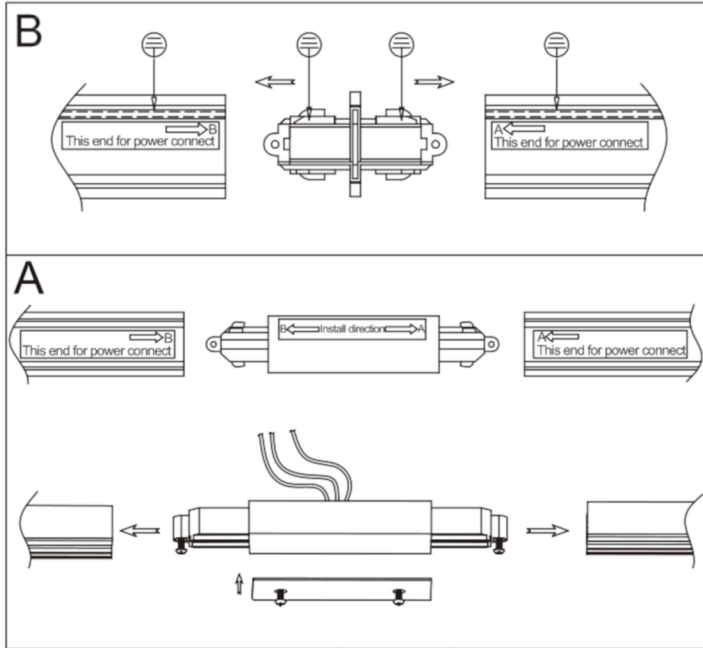

Parts List			
Item	Qty	Part Number	Description
1	2	9627158 / 9627159	Linaro 1m Track
2	2	10024642 / 10024643	Linaro End Cap
3	1	9627161 / 9627162	Linaro Middle Power Feed
4	4	9627146 / 9627147	Linaro GU10 Spot

Please check the diection.
Earth connection is only given
when line on the base of the
spot is on the same side as the
line on the track

Example Spot

unlocked

Example Spot

locked