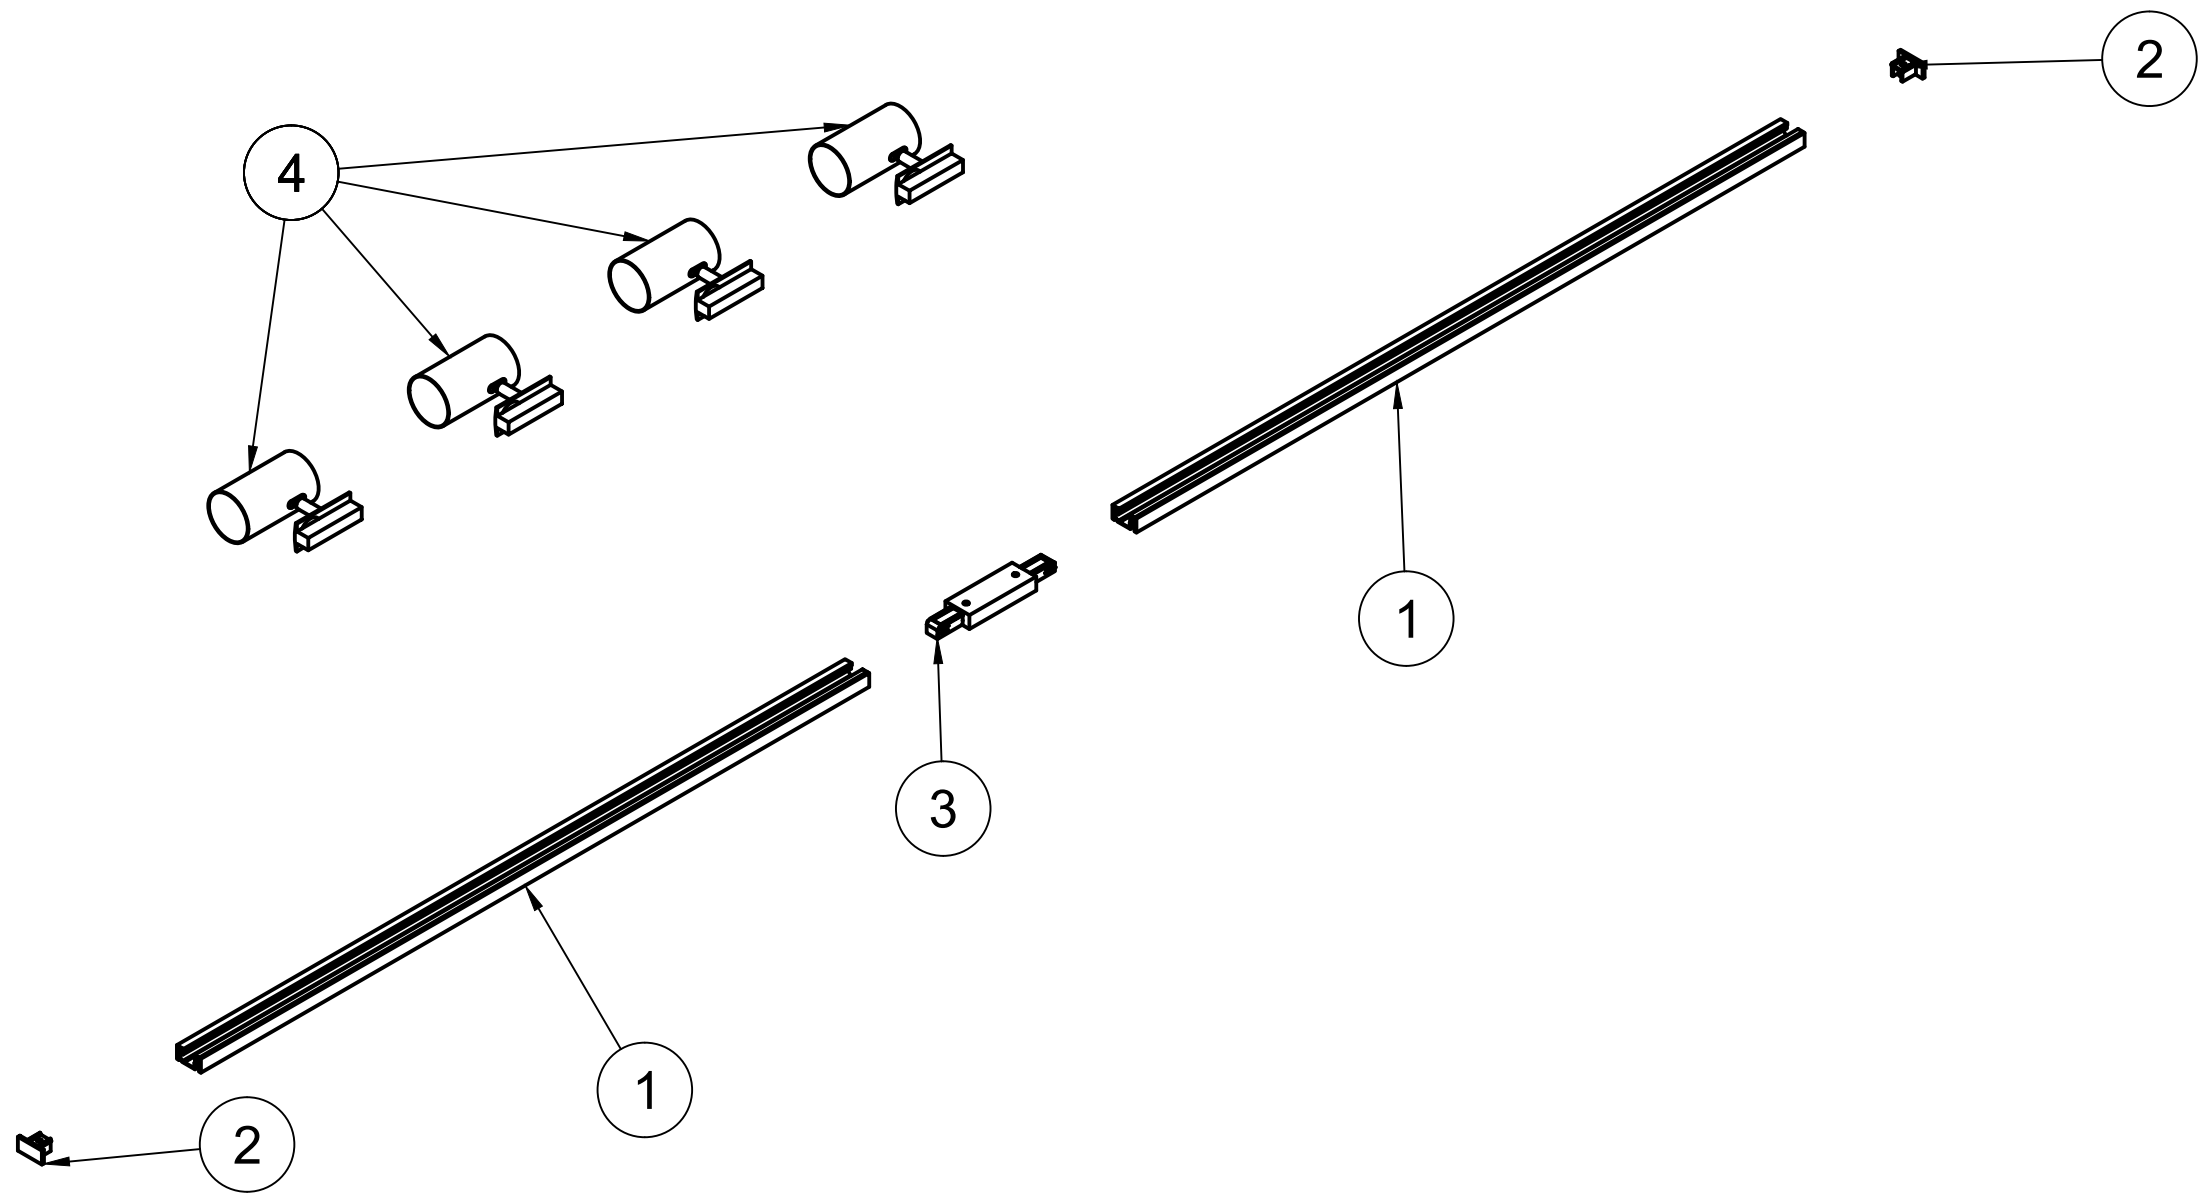

Parts List			
Item	Qty	Part Number	Description
1	2	9627158 / 9627159	Linaro 1m Track
2	2	10024642 / 10024643	Linaro End Cap
3	1	9627161 / 9627162	Linaro Middle Power Feed
4	4	9627146 / 9627147	Linaro GU10 Spot

Please check the diection.
Earth connection is only given
when line on the base of the
spot is on the same side as the
line on the track

Example Spot

unlocked

Example Spot

locked