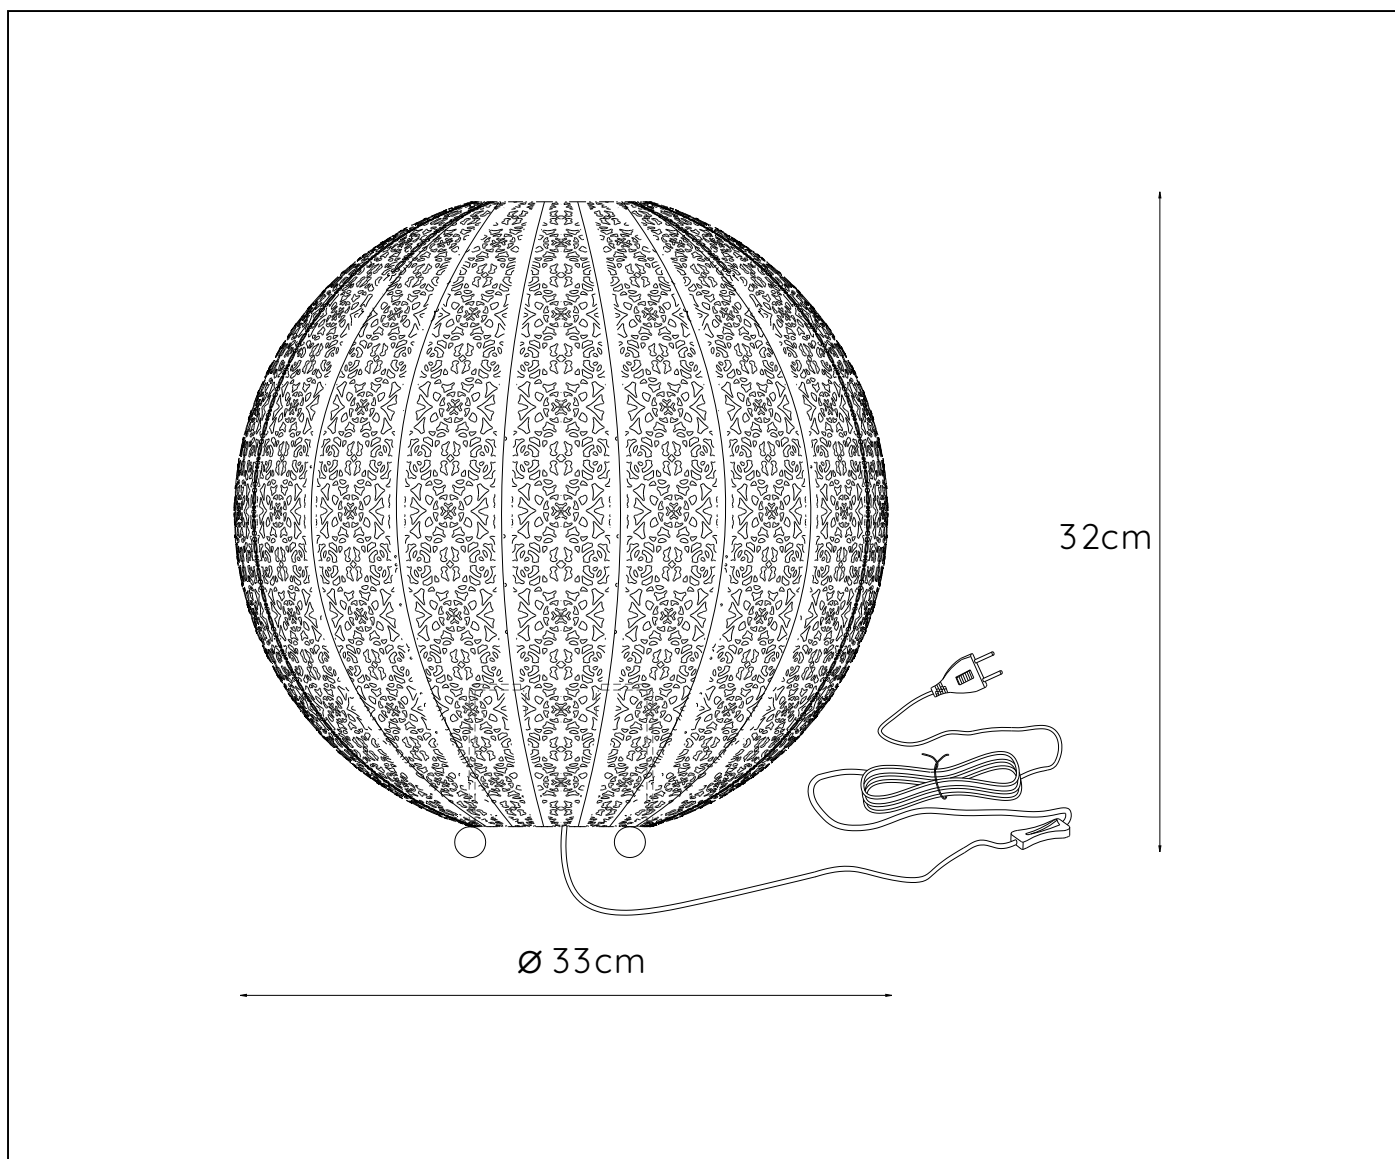

GARELL

Itemnumber : 78583/34/30

EAN code : 5411212782168

For more specifications, dimensions please visit

www.lucide.com